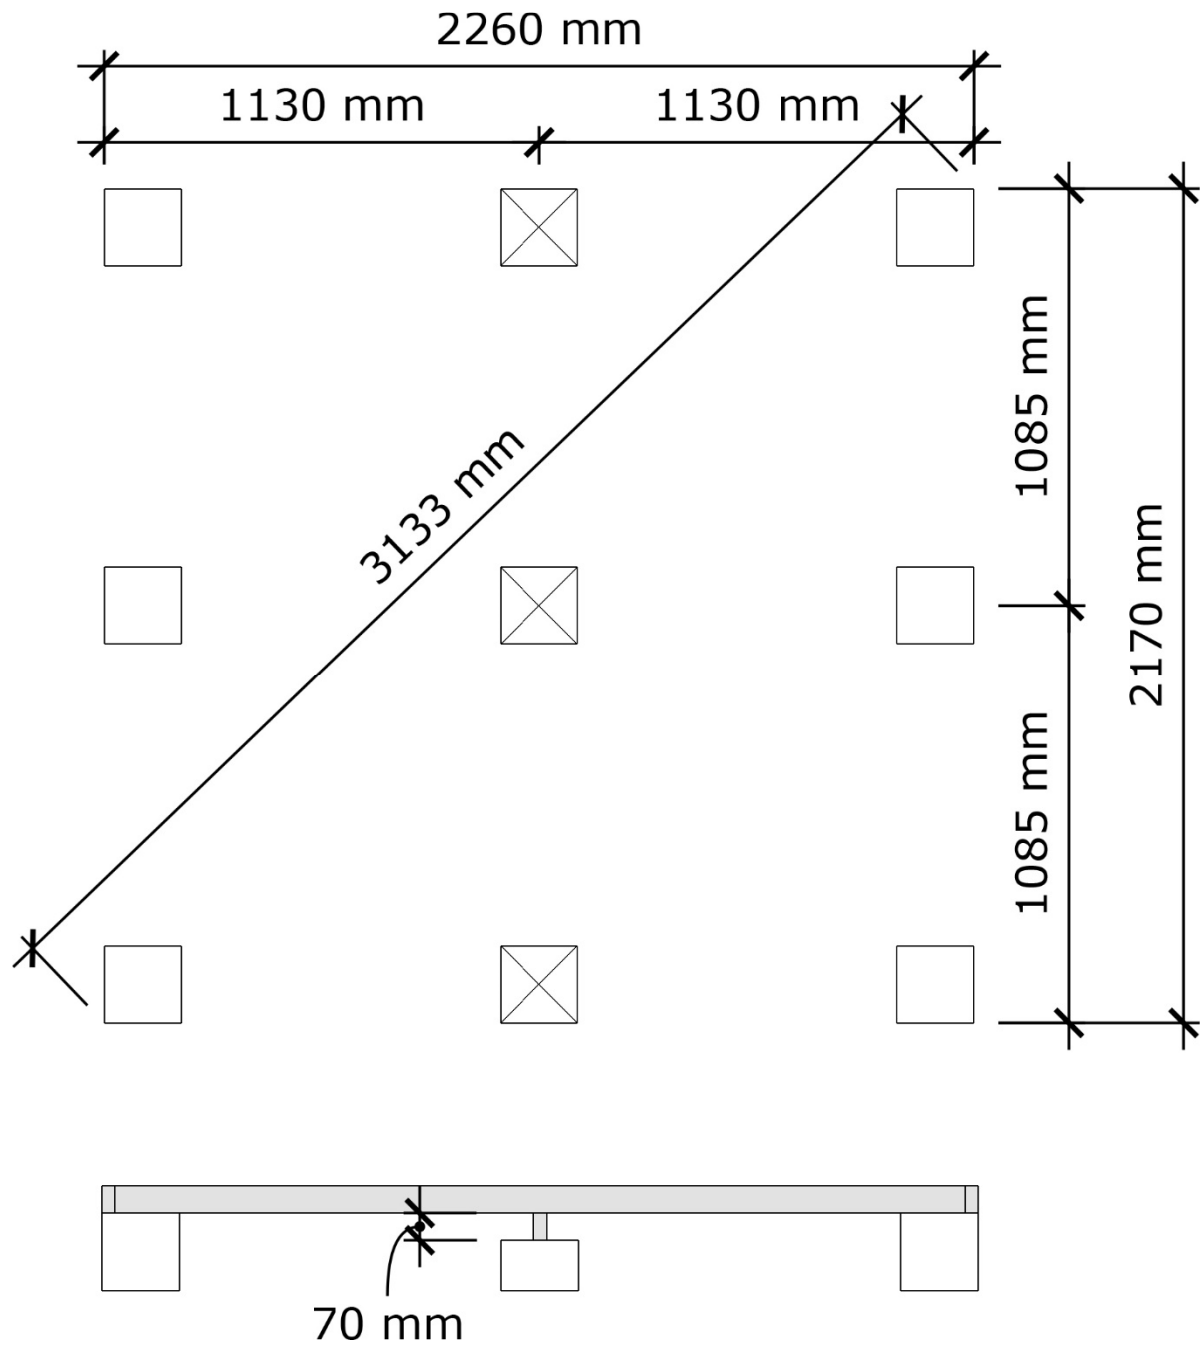

Jonstorp 5

Pos.		Dim.	Length	Quantity	Art.no.
V1			1085mm	4pcs	FV201
V3?			1085mm	2pcs	FV202
V2H			435mm	1pc	FV199
V2V			435mm	1pc	FV200
VG			2260mm	1L+1Rpcs	FV203
DD				1pc	FD034
1		34x70mm	2192mm	5pcs	SR3570426
2		34x70mm	2170mm	3pcs	SR3570425
3		17x95mm	2170mm	30pcs	RS056

Pos.		Dim.	Length	Quantity	Art.no.
4		34x45mm	2380mm	4pcs	SR3545174
5		43x120mm	1368mm	1pc	SR45120116
6		17x120mm	1300mm	1pc	TH17120006
7		45x95mm	2380mm	4pcs	SR4595051
8		17x95mm	2286mm	30pcs	RS211
9		22x120mm	2380mm	5pcs	TH22120038
10		16x95mm	2100mm	14pcs	TH1695015
11		14x45mm	2100mm	3pcs	SR144501
12		17x43mm	2050mm	2pcs	PL093
13		17x43mm	2050mm	2pcs	PL094
A		Ø5mm	60mm	150pcs	SK011
B		Ø2,3mm	60mm	1000pcs	SS403
C		(Bockade)	400mm	2pcs	HK003
D				1pc	LH001

Pos.		Dim.	Length	Quantity	Art.no.
E				2pcs	LH002
F		13x60mm	220mm	2pcs	SB099
G		Ø4,2mm	40mm	100pcs	SK221
H				2pcs	IK071
I		40mm	60x60mm	2pcs	BB201

• Pos 3 / 26pcs
Pos B / 260pcs

Pos 5 / 1pc

Pos A / 4pcs

Pos 10 / 11pcs
Pos B / 88pcs

Pos 10 / 1pc

Pos B / 16pcs

Pos DD / 1pc
Pos C / 2pcs

Ø12mm

Pos E / 2pcs

Ø75mm

Pos H / 2pcs