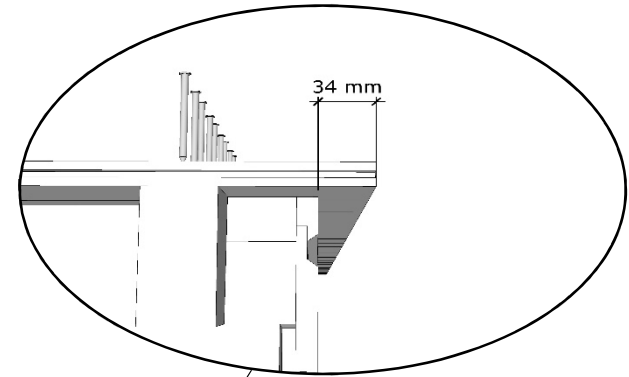

Jonstorp 5

Pos.		Dim.	Length	Quantity	Art.no.
V1			1085mm	4pcs	FV201
V3?			1085mm	2pcs	FV202
V2H			435mm	1pc	FV199
V2V			435mm	1pc	FV200
VG			2260mm	1L+1Rpcs	FV203
DD				1pc	FD034
1		34x70mm	2192mm	5pcs	SR3570426
2		34x70mm	2170mm	3pcs	SR3570425
3		17x95mm	2170mm	30pcs	RS056

Pos.		Dim.	Length	Quantity	Art.no.
E				2pcs	LH002
F		13x60mm	220mm	2pcs	SB099
G		Ø4,2mm	40mm	100pcs	SK221
H				2pcs	IK071
I		40mm	60x60mm	2pcs	BB201

• Pos 3 / 26pcs
Pos B / 260pcs

Pos 5 / 1pc

Pos A / 4pcs

Pos 10 / 2pcs

Pos G / 12pcs

Pos 8 / 28pcs

Pos B / 165pcs

Pos 4 / 2pcs
Pos B / 20pcs

Pos 9 / 2pcs
Pos B / 18pcs

Pos 9 / 2pcs
Pos B / 12pcs

Pos 11 / 3pcs
Pos B / 15pcs

Pos 10 / 11pcs
Pos B / 88pcs

Pos 10 / 1pc

Pos B / 16pcs

Pos DD / 1pc
Pos C / 2pcs

Ø12mm

Pos E / 2pcs

Ø75mm

Pos H / 2pcs