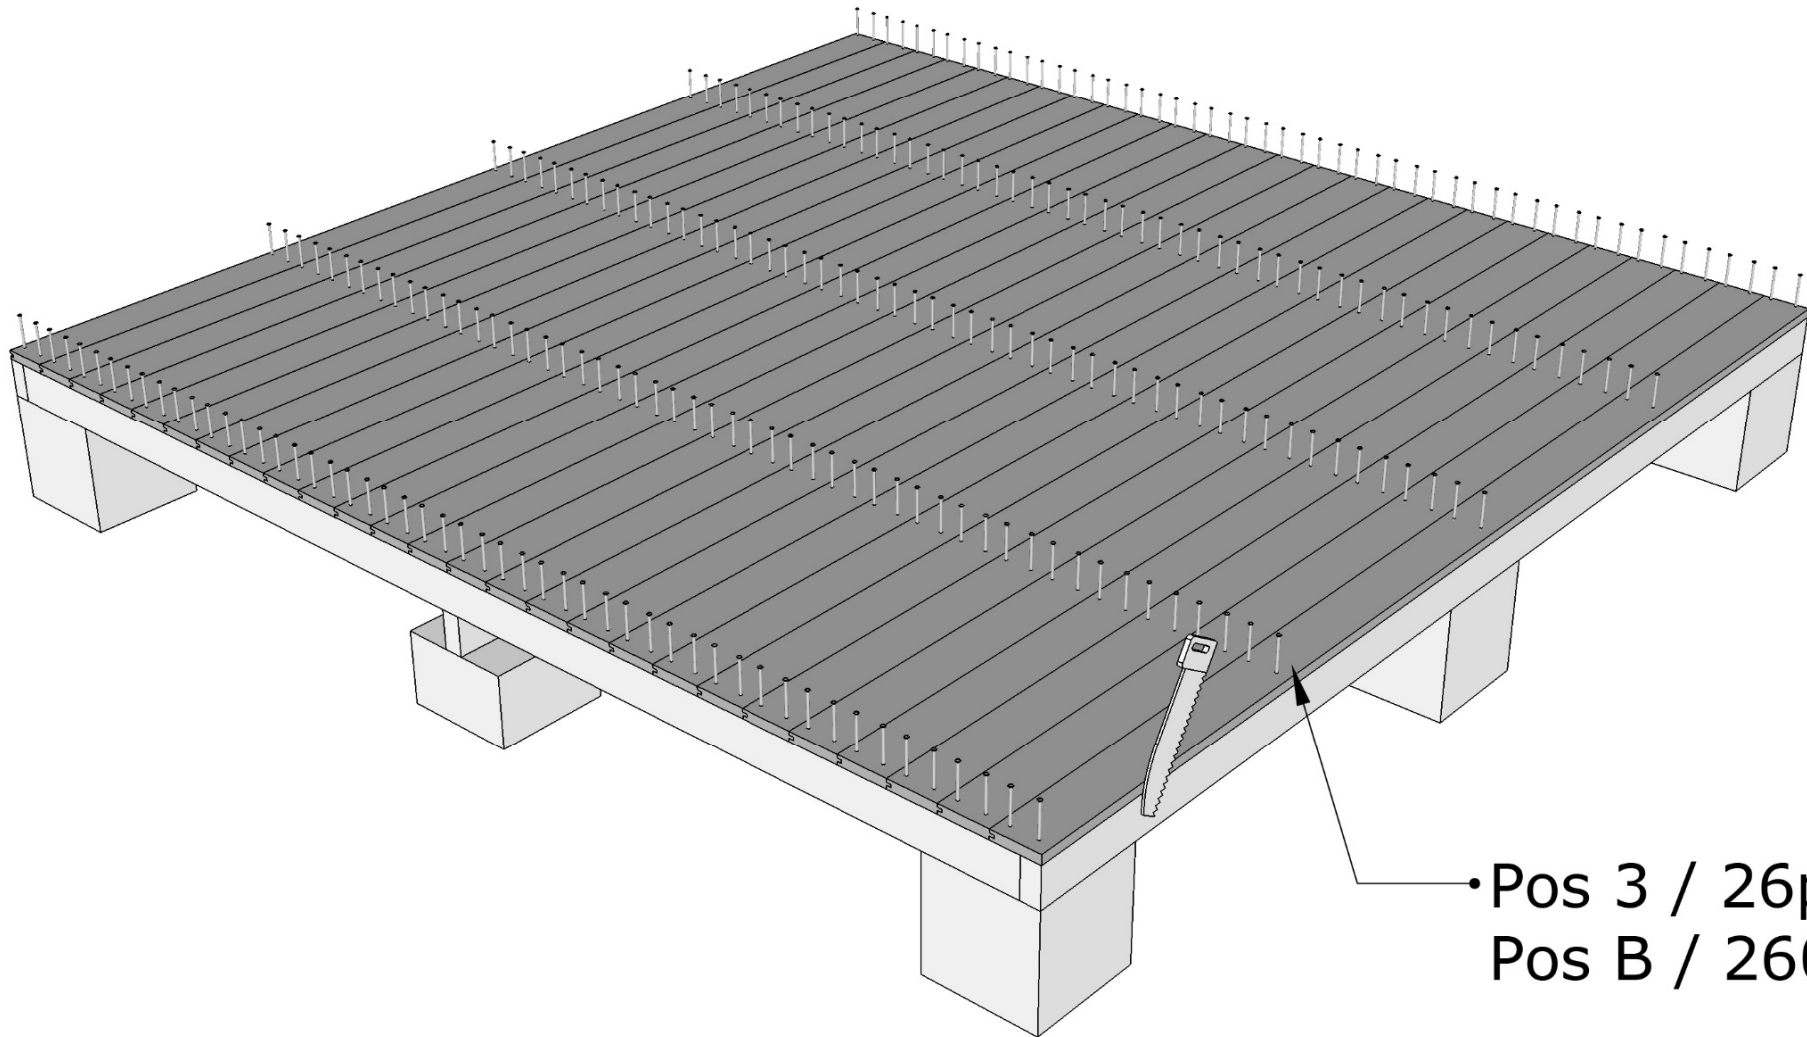

Jonstorp 5

Pos.		Dim.	Length	Quantity	Art.no.
V1			1085mm	4pcs	FV201
V3?			1085mm	2pcs	FV202
V2H			435mm	1pc	FV199
V2V			435mm	1pc	FV200
VG			2260mm	1L+1Rpcs	FV203
DD				1pc	FD034
1		34x70mm	2192mm	5pcs	SR3570426
2		34x70mm	2170mm	3pcs	SR3570425
3		17x95mm	2170mm	30pcs	RS056

Pos.		Dim.	Length	Quantity	Art.no.
4		34x45mm	2380mm	4pcs	SR3545174
5		43x120mm	1368mm	1pc	SR45120116
6		17x120mm	1300mm	1pc	TH17120006
7		45x95mm	2380mm	4pcs	SR4595051
8		17x95mm	2286mm	30pcs	RS211
9		22x120mm	2380mm	5pcs	TH22120038
10		16x95mm	2100mm	14pcs	TH1695015
11		14x45mm	2100mm	3pcs	SR144501
12		17x43mm	2050mm	2pcs	PL093
13		17x43mm	2050mm	2pcs	PL094
A		Ø5mm	60mm	150pcs	SK011
B		Ø2,3mm	60mm	1000pcs	SS403
C		(Bockade)	400mm	2pcs	HK003
D				1pc	LH001

Pos.		Dim.	Length	Quantity	Art.no.
E				2pcs	LH002
F		13x60mm	220mm	2pcs	SB099
G		Ø4,2mm	40mm	100pcs	SK221
H				2pcs	IK071
I		40mm	60x60mm	2pcs	BB201

• Pos 3 / 26pcs
Pos B / 260pcs

Pos 5 / 1pc

Pos A / 4pcs

Pos 10 / 11pcs
Pos B / 88pcs

Pos 10 / 1pc

Pos B / 16pcs

Pos DD / 1pc
Pos C / 2pcs

Ø12mm

Pos E / 2pcs

Ø75mm

Pos H / 2pcs