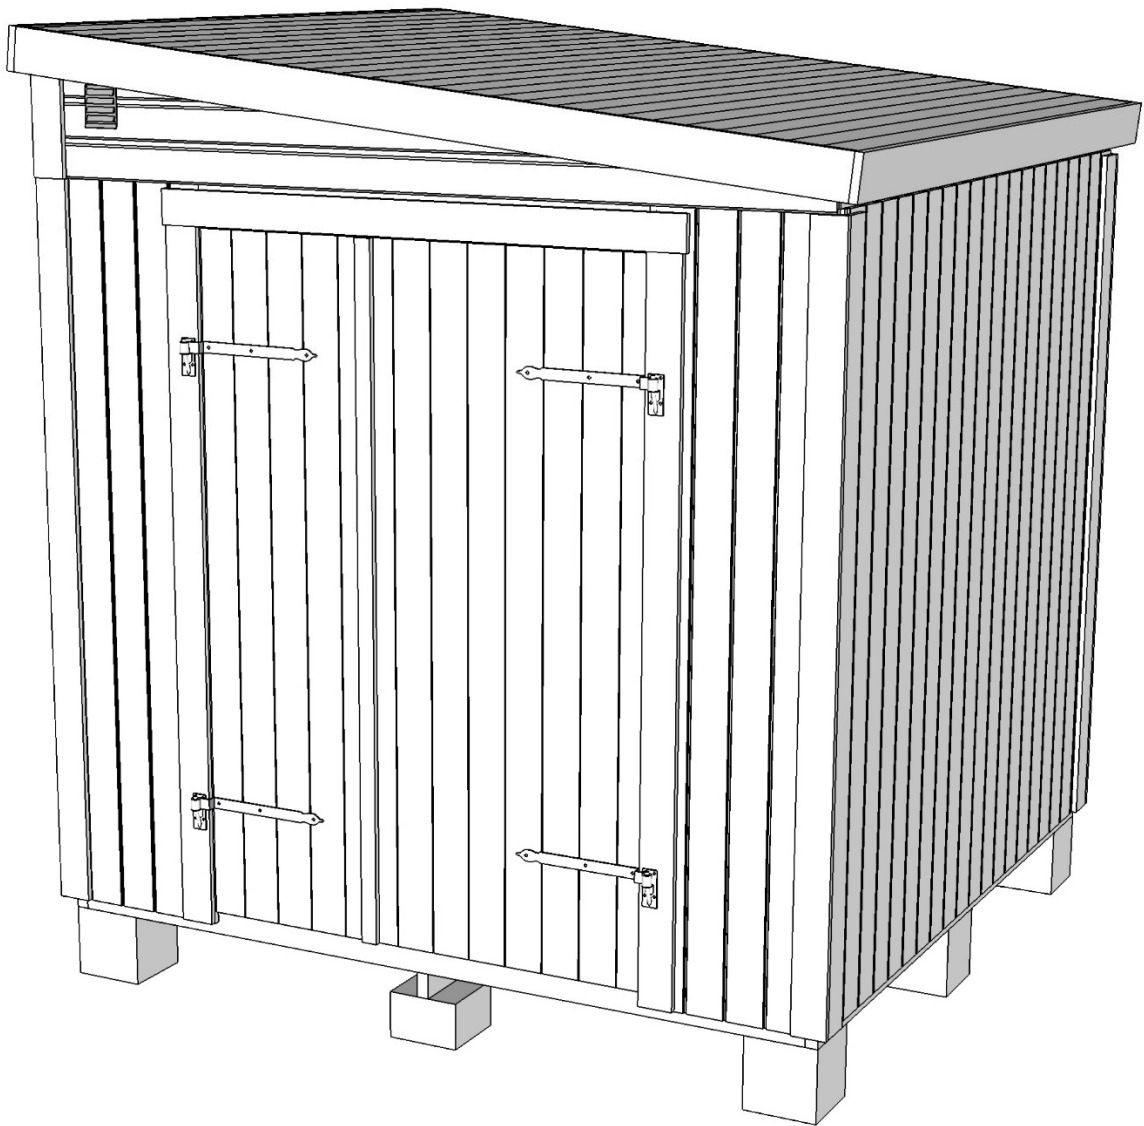

Jonstorp 5

Pos.		Dim.	Length	Quantity	Art.no.
V1			1085mm	4pcs	FV201
V3?			1085mm	2pcs	FV202
V2H			435mm	1pc	FV199
V2V			435mm	1pc	FV200
VG			2260mm	1L+1Rpcs	FV203
DD				1pc	FD034
1		34x70mm	2192mm	5pcs	SR3570426
2		34x70mm	2170mm	3pcs	SR3570425
3		17x95mm	2170mm	30pcs	RS056

Pos.		Dim.	Length	Quantity	Art.no.
4		34x45mm	2380mm	4pcs	SR3545174
5		43x120mm	1368mm	1pc	SR45120116
6		17x120mm	1300mm	1pc	TH17120006
7		45x95mm	2380mm	4pcs	SR4595051
8		17x95mm	2286mm	30pcs	RS211
9		22x120mm	2380mm	5pcs	TH22120038
10		16x95mm	2100mm	14pcs	TH1695015
11		14x45mm	2100mm	3pcs	SR144501
12		17x43mm	2050mm	2pcs	PL093
13		17x43mm	2050mm	2pcs	PL094
A		Ø5mm	60mm	150pcs	SK011
B		Ø2,3mm	60mm	1000pcs	SS403
C		(Bockade)	400mm	2pcs	HK003
D				1pc	LH001