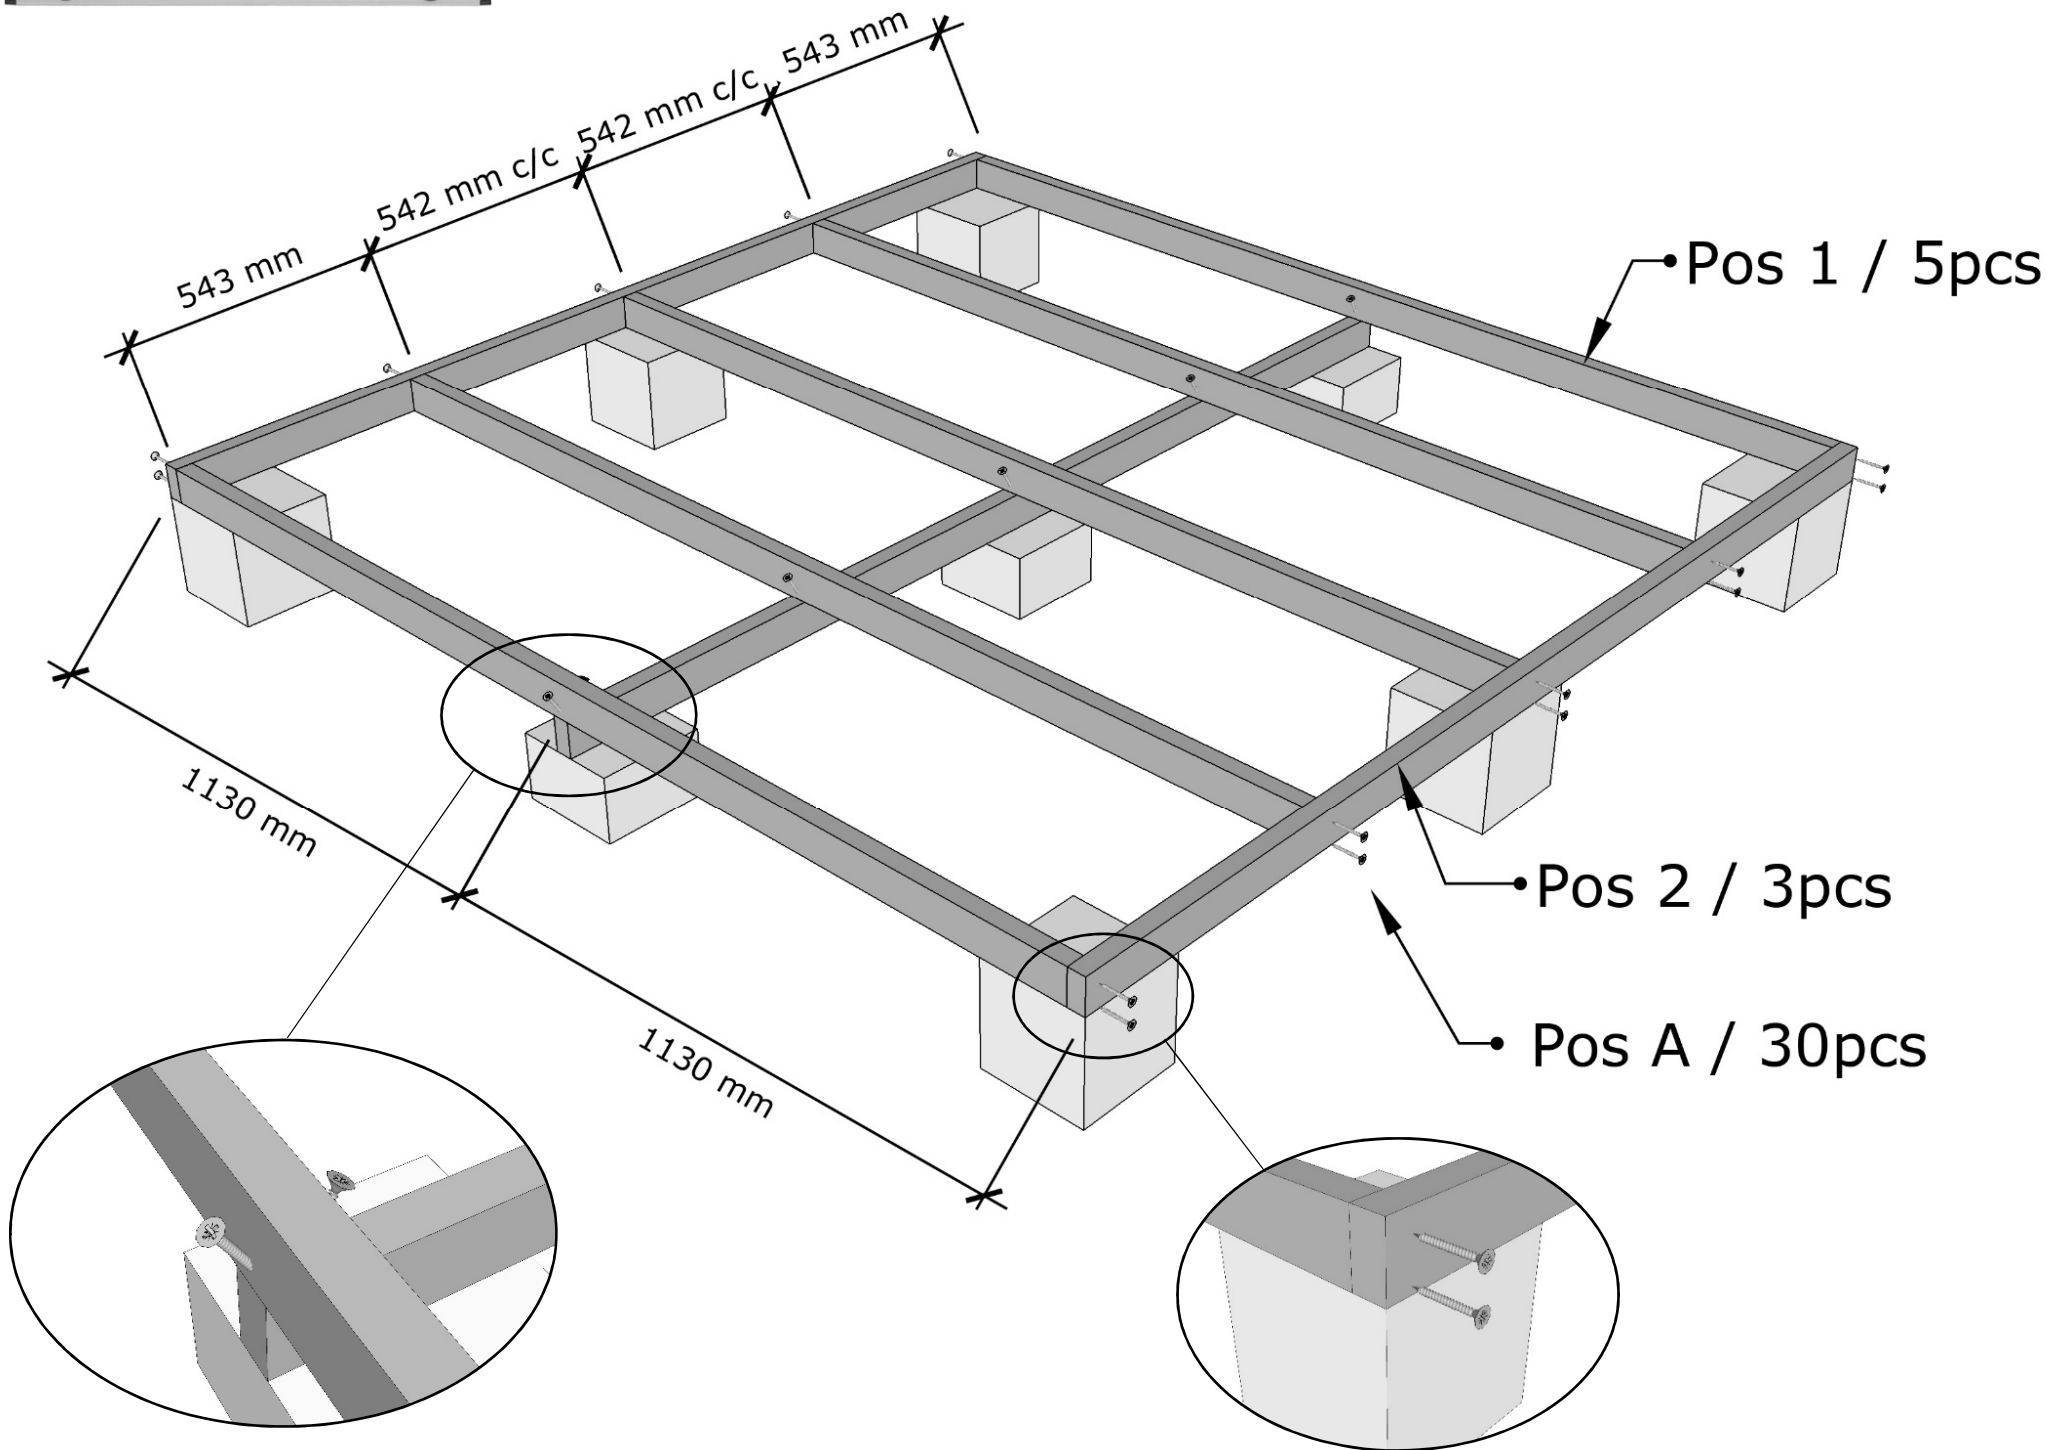

Jonstorp 5

Pos.		Dim.	Length	Quantity	Art.no.
V1			1085mm	4pcs	FV201
V3?			1085mm	2pcs	FV202
V2H			435mm	1pc	FV199
V2V			435mm	1pc	FV200
VG			2260mm	1L+1Rpcs	FV203
DD				1pc	FD034
1		34x70mm	2192mm	5pcs	SR3570426
2		34x70mm	2170mm	3pcs	SR3570425
3		17x95mm	2170mm	30pcs	RS056

Pos.		Dim.	Length	Quantity	Art.no.
4		34x45mm	2380mm	4pcs	SR3545174
5		43x120mm	1368mm	1pc	SR45120116
6		17x120mm	1300mm	1pc	TH17120006
7		45x95mm	2380mm	4pcs	SR4595051
8		17x95mm	2286mm	30pcs	RS211
9		22x120mm	2380mm	5pcs	TH22120038
10		16x95mm	2100mm	14pcs	TH1695015
11		14x45mm	2100mm	3pcs	SR144501
12		17x43mm	2050mm	2pcs	PL093
13		17x43mm	2050mm	2pcs	PL094
A		Ø5mm	60mm	150pcs	SK011
B		Ø2,3mm	60mm	1000pcs	SS403
C		(Bockade)	400mm	2pcs	HK003
D				1pc	LH001

Pos.		Dim.	Length	Quantity	Art.no.
E				2pcs	LH002
F		13x60mm	220mm	2pcs	SB099
G		Ø4,2mm	40mm	100pcs	SK221
H				2pcs	IK071
I		40mm	60x60mm	2pcs	BB201

• Pos 3 / 26pcs
Pos B / 260pcs

Pos 5 / 1pc

Pos A / 4pcs

Pos 10 / 11pcs
Pos B / 88pcs

Pos 10 / 1pc

Pos B / 16pcs

Pos DD / 1pc
Pos C / 2pcs

Ø12mm

Pos E / 2pcs

Ø75mm

Pos H / 2pcs