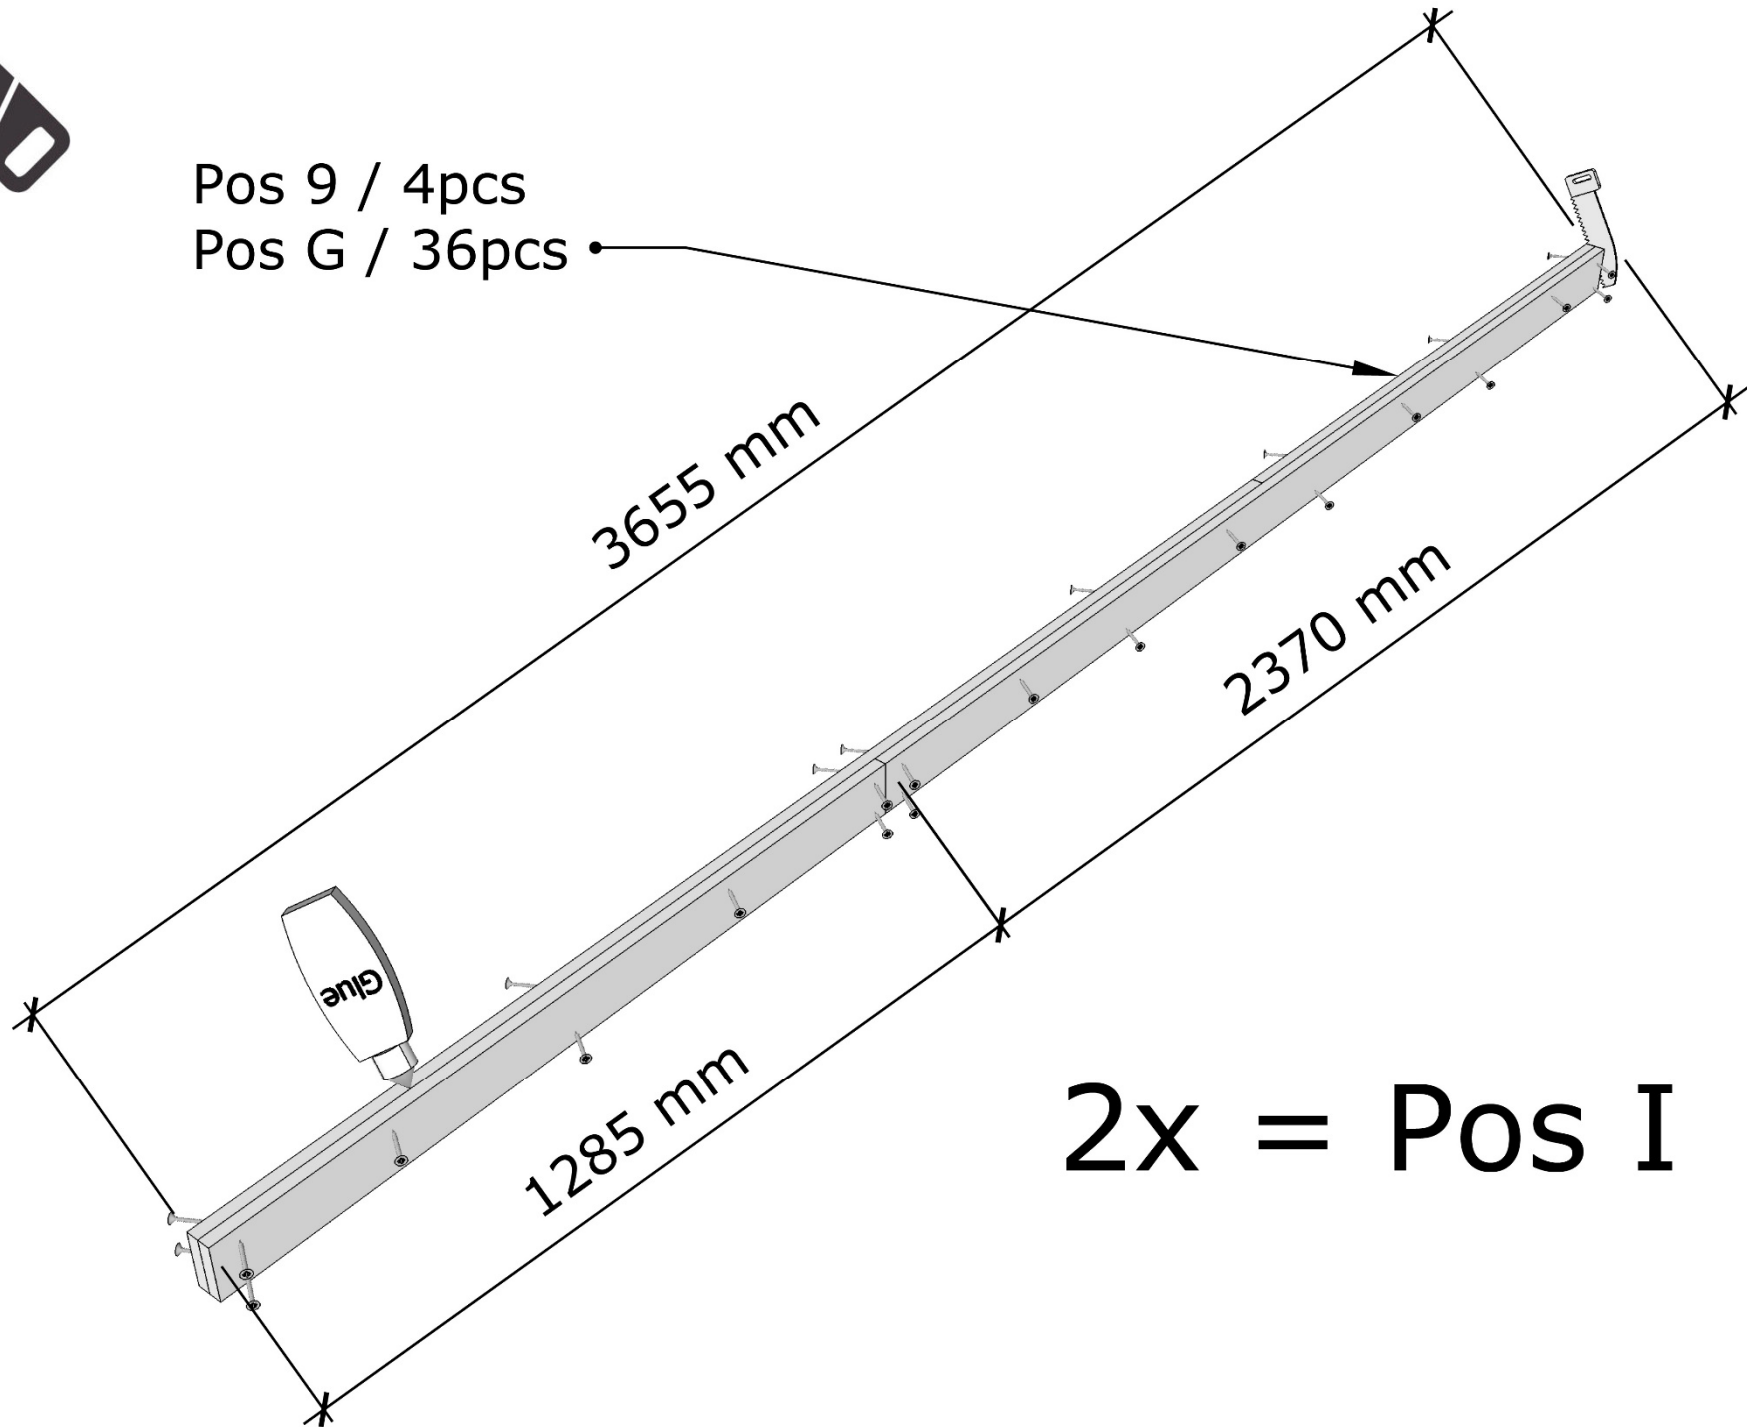

Pos 9 / 4pcs

Pos G / 36pcs

2x = Pos I