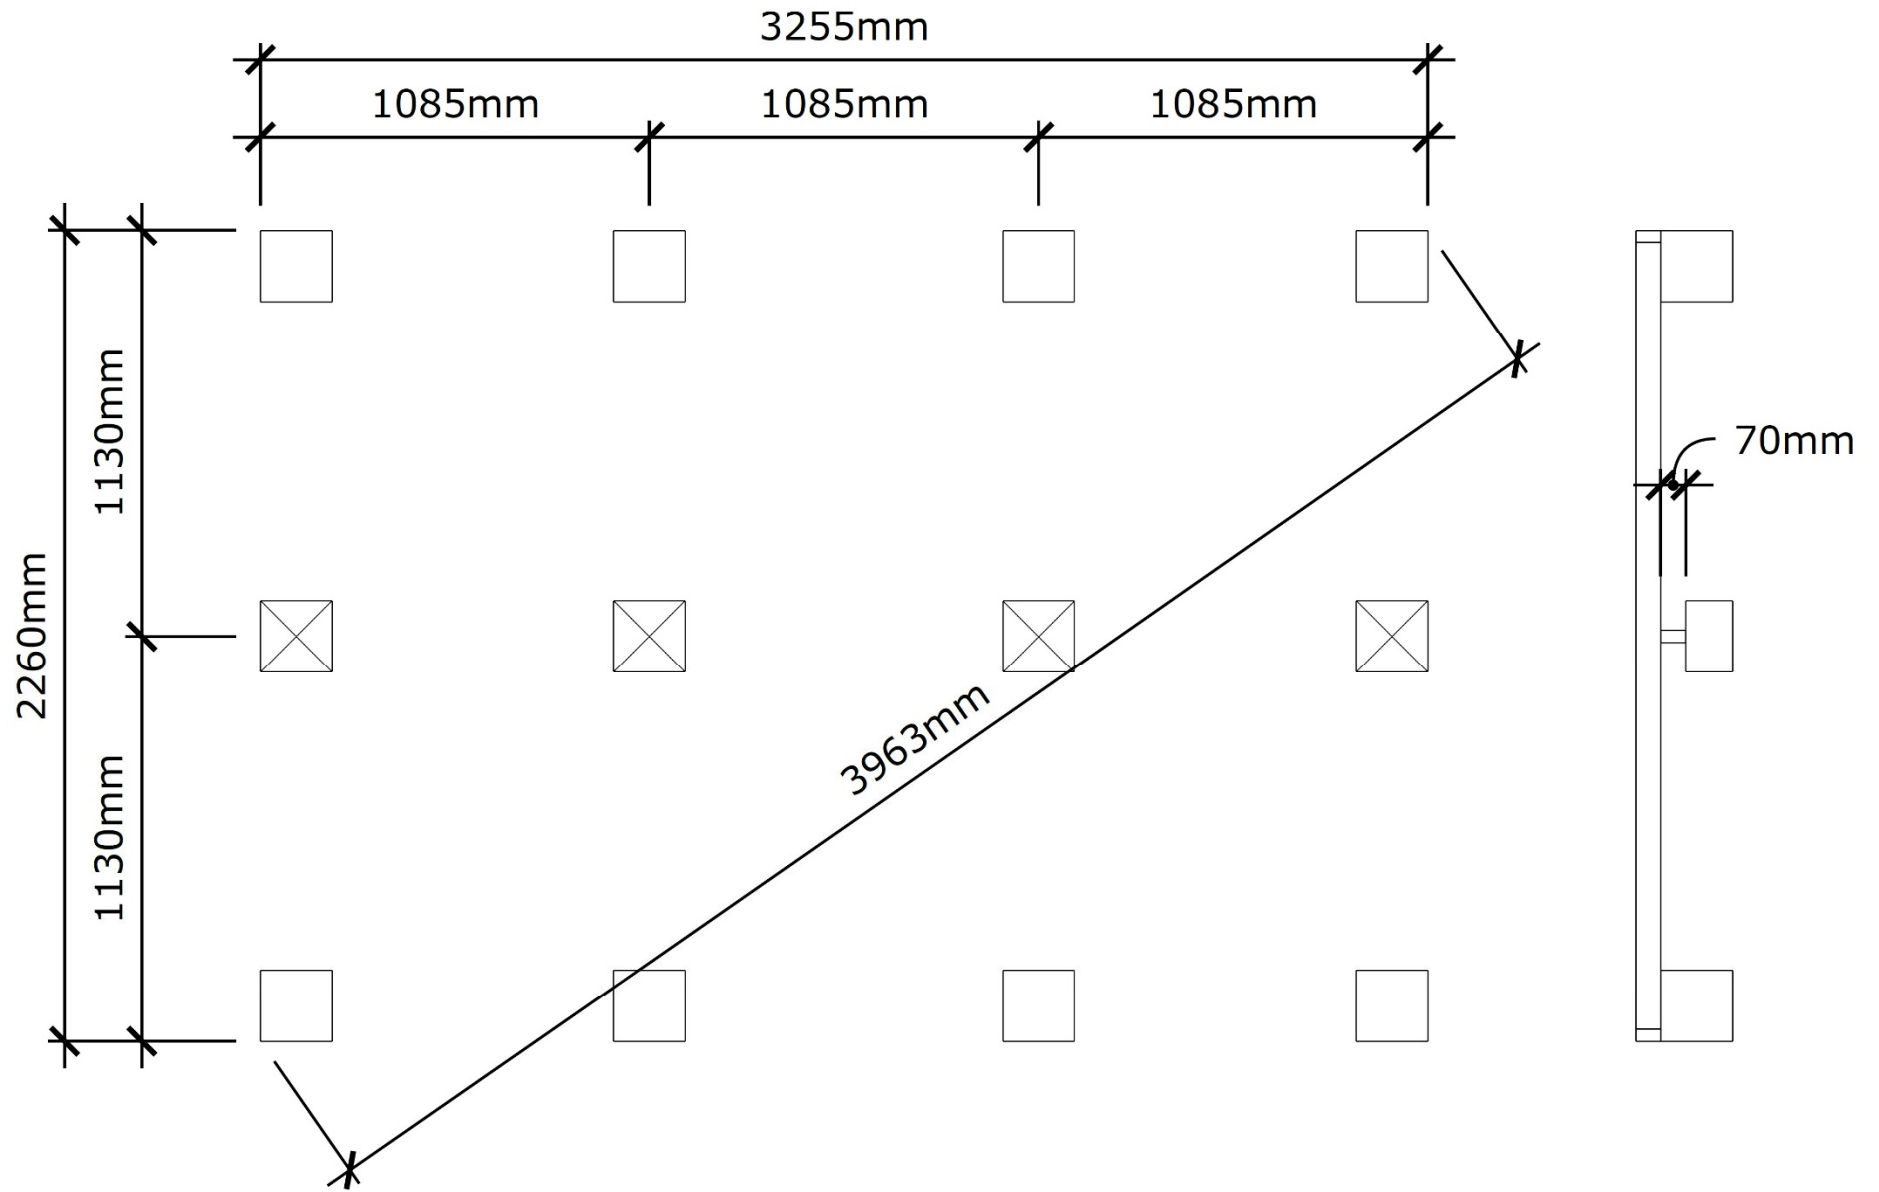

# Finnstorp 7,5

Pos.		Dim.	Length	Quantity	Art.no.
V1			1085mm	8pcs	FV201
V2H			435mm	1pc	FV199
V2V			435mm	1pc	FV200
VG			2260mm	2pcs	FV240
DD				1pc	FD034
1		34x70mm	2192mm	7pcs	SR3570426
2		34x70mm	2170mm	3pcs	SR3570425
3		34x70mm	1085mm	3pcs	SR3570428
4		17x95mm	2170mm	30pcs	RS056
5		17x95mm	1085mm	30pcs	RS210
6		34x45mm	2100mm	8pcs	SR3545148
7		43x120mm	1368mm	1pc	SR45120116

Pos.		Dim.	Length	Quantity	Art.no.
8		17x120mm	1300mm	1pc	TH17120006
9		21x95mm	2370mm	8pcs	TH2295022
10		21x145mm	2370mm	4pcs	PL22145016
11		17x95mm	1350mm	85pcs	RS018
12		16x95mm	2100mm	15pcs	TH1695015
13		16x95mm	1800mm	4pcs	TH1695001
14		14x45mm	2100mm	3pcs	SR144501
15		17x43mm	2050mm	2pcs	PL093
16		17x43mm	2050mm	2pcs	PL094
A		Ø5mm	60mm	150pcs	SK011
B		Ø2,3mm	60mm	1000pcs	SS403
C		(Bockade)	400mm	2pcs	HK003
D				1pc	LH001
E				2pcs	LH002
F		13x60mm	220mm	2pcs	SB099
G		Ø4,2mm	40mm	100pcs	SK221
H				2pcs	IK071
I	See page 13.	42x95mm	2570mm	2pcs	
J	See page 14.	42x145mm	2570mm	1pc	

Pos 3 / 3pcs

• Pos 4 / 26pcs  
Pos 5 / 26pcs  
Pos B / 416pcs

Pos 6 / 2 pcs  
Pos B / 9 pcs

200 mm

Pos 7 / 1 pc  
Pos A / 4 pcs

200 mm

2100 mm

1555 mm

Pos DD / 1pc  
Pos C / 2pcs

Ø12mm

Pos E / 2pcs

Ø75mm

Pos H / 2pcs