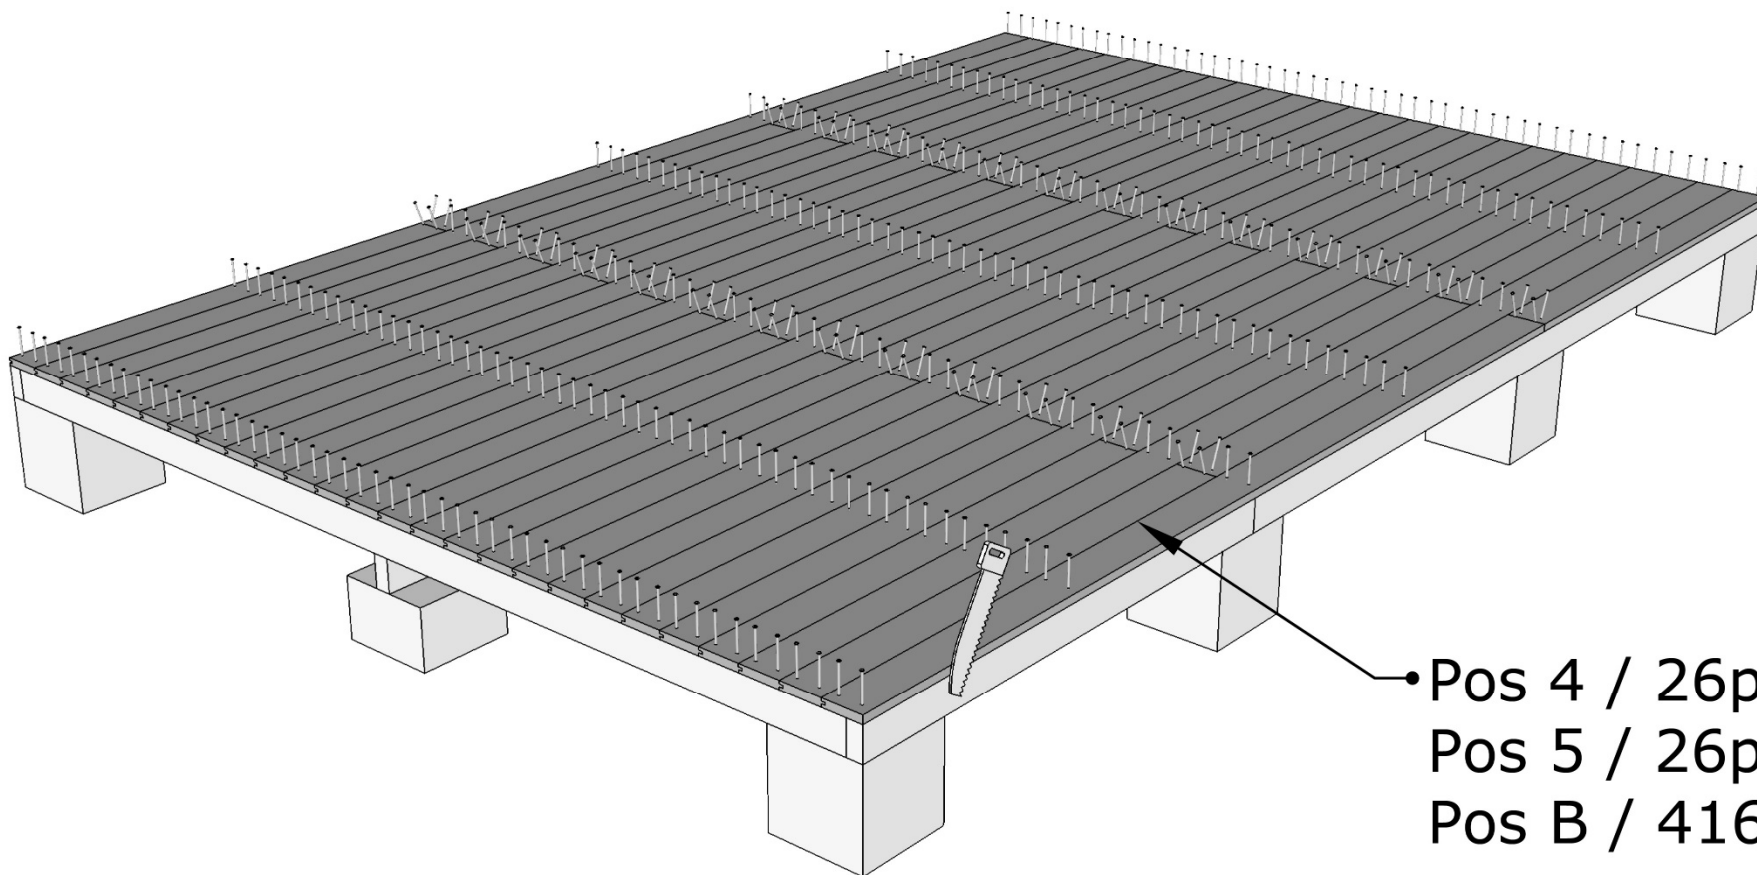

# Finnstorp 7,5

Pos.		Dim.	Length	Quantity	Art.no.
V1			1085mm	8pcs	FV201
V2H			435mm	1pc	FV199
V2V			435mm	1pc	FV200
VG			2260mm	2pcs	FV240
DD				1pc	FD034
1		34x70mm	2192mm	7pcs	SR3570426
2		34x70mm	2170mm	3pcs	SR3570425
3		34x70mm	1085mm	3pcs	SR3570428
4		17x95mm	2170mm	30pcs	RS056
5		17x95mm	1085mm	30pcs	RS210
6		34x45mm	2100mm	8pcs	SR3545148
7		43x120mm	1368mm	1pc	SR45120116

Pos.		Dim.	Length	Quantity	Art.no.
8		17x120mm	1300mm	1pc	TH17120006
9		21x95mm	2370mm	8pcs	TH2295022
10		21x145mm	2370mm	4pcs	PL22145016
11		17x95mm	1350mm	85pcs	RS018
12		16x95mm	2100mm	15pcs	TH1695015
13		16x95mm	1800mm	4pcs	TH1695001
14		14x45mm	2100mm	3pcs	SR144501
15		17x43mm	2050mm	2pcs	PL093
16		17x43mm	2050mm	2pcs	PL094
A		Ø5mm	60mm	150pcs	SK011
B		Ø2,3mm	60mm	1000pcs	SS403
C		(Bockade)	400mm	2pcs	HK003
D				1pc	LH001
E				2pcs	LH002
F		13x60mm	220mm	2pcs	SB099
G		Ø4,2mm	40mm	100pcs	SK221
H				2pcs	IK071
I	See page 13.	42x95mm	2570mm	2pcs	
J	See page 14.	42x145mm	2570mm	1pc	

Pos 3 / 3pcs

• Pos 4 / 26pcs  
Pos 5 / 26pcs  
Pos B / 416pcs

Pos 6 / 2 pcs  
Pos B / 9 pcs

200 mm

Pos 7 / 1 pc  
Pos A / 4 pcs

200 mm

2100 mm

1555 mm

Pos DD / 1pc  
Pos C / 2pcs

Ø12mm

Pos E / 2pcs

Ø75mm

Pos H / 2pcs