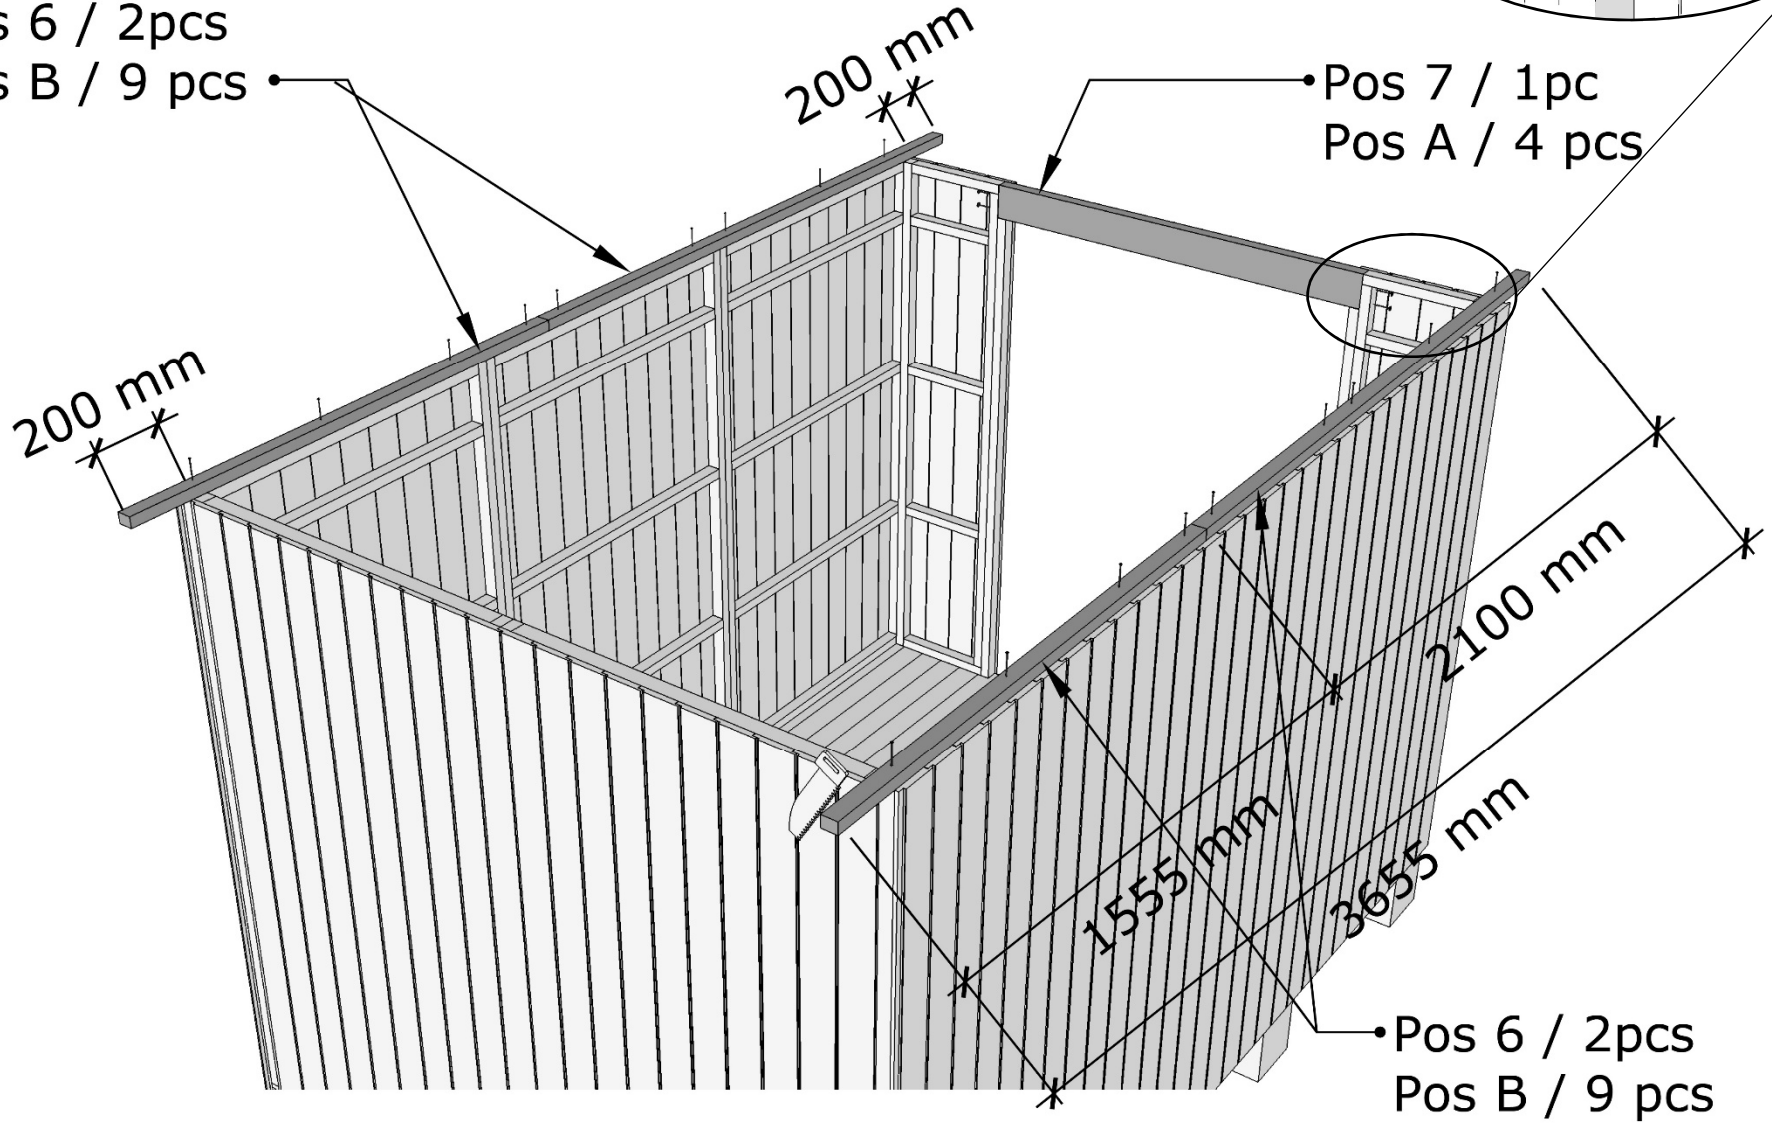

Pos.		Dim.	Length	Quantity	Art.no.
8		17x120mm	1300mm	1pc	TH17120006
9		21x95mm	2370mm	8pcs	TH2295022
10		21x145mm	2370mm	4pcs	PL22145016
11		17x95mm	1350mm	85pcs	RS018
12		16x95mm	2100mm	15pcs	TH1695015
13		16x95mm	1800mm	4pcs	TH1695001
14		14x45mm	2100mm	3pcs	SR144501
15		17x43mm	2050mm	2pcs	PL093
16		17x43mm	2050mm	2pcs	PL094
A		Ø5mm	60mm	150pcs	SK011
B		Ø2,3mm	60mm	1000pcs	SS403
C		(Bockade)	400mm	2pcs	HK003
D				1pc	LH001
E				2pcs	LH002
F		13x60mm	220mm	2pcs	SB099
G		Ø4,2mm	40mm	100pcs	SK221
H				2pcs	IK071
I	See page 13.	42x95mm	2570mm	2pcs	
J	See page 14.	42x145mm	2570mm	1pc	

Pos 3 / 3pcs

• Pos 4 / 26pcs  
Pos 5 / 26pcs  
Pos B / 416pcs

Pos 6 / 2 pcs  
Pos B / 9 pcs

200 mm

Pos 7 / 1 pc  
Pos A / 4 pcs

200 mm

2100 mm

1555 mm

3655 mm

Pos 6 / 2 pcs  
Pos B / 9 pcs

Pos 8 / 1pc

Pos B / 8pcs

Pos VG / 1pc

Pos A / 6pcs

Pos VG / 1pc

Pos A / 6pcs

Pos DD / 1pc  
Pos C / 2pcs

Ø12mm

Pos E / 2pcs

Ø75mm

Pos H / 2pcs