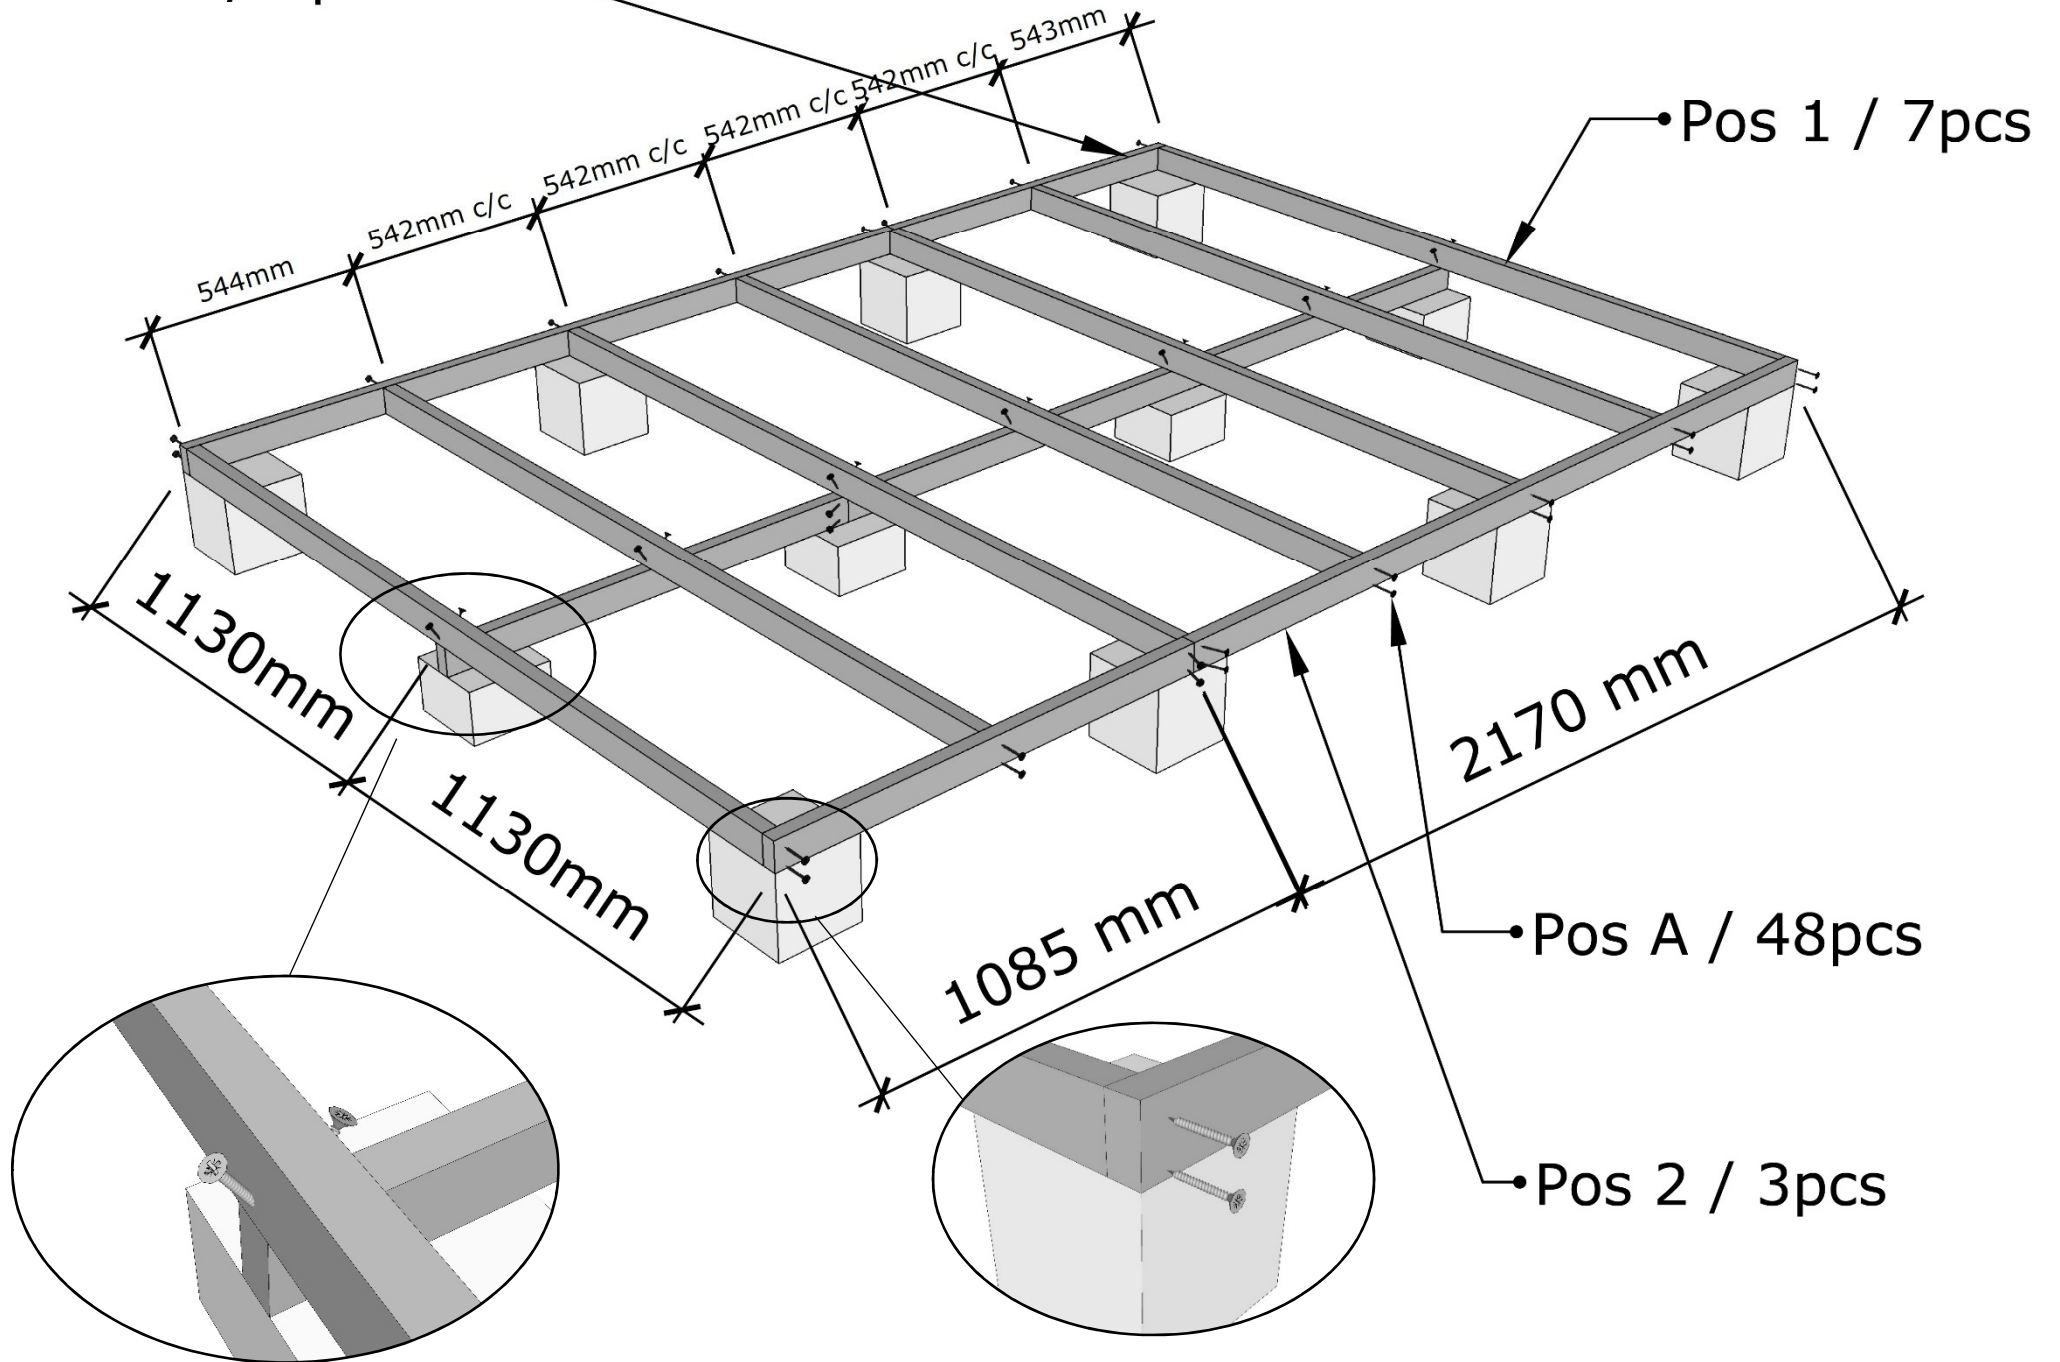

# Finnstorp 7,5

Pos.		Dim.	Length	Quantity	Art.no.
V1			1085mm	8pcs	FV201
V2H			435mm	1pc	FV199
V2V			435mm	1pc	FV200
VG			2260mm	2pcs	FV240
DD				1pc	FD034
1		34x70mm	2192mm	7pcs	SR3570426
2		34x70mm	2170mm	3pcs	SR3570425
3		34x70mm	1085mm	3pcs	SR3570428
4		17x95mm	2170mm	30pcs	RS056
5		17x95mm	1085mm	30pcs	RS210
6		34x45mm	2100mm	8pcs	SR3545148
7		43x120mm	1368mm	1pc	SR45120116

Pos.		Dim.	Length	Quantity	Art.no.
8		17x120mm	1300mm	1pc	TH17120006
9		21x95mm	2370mm	8pcs	TH2295022
10		21x145mm	2370mm	4pcs	PL22145016
11		17x95mm	1350mm	85pcs	RS018
12		16x95mm	2100mm	15pcs	TH1695015
13		16x95mm	1800mm	4pcs	TH1695001
14		14x45mm	2100mm	3pcs	SR144501
15		17x43mm	2050mm	2pcs	PL093
16		17x43mm	2050mm	2pcs	PL094
A		Ø5mm	60mm	150pcs	SK011
B		Ø2,3mm	60mm	1000pcs	SS403
C		(Bockade)	400mm	2pcs	HK003
D				1pc	LH001
E				2pcs	LH002
F		13x60mm	220mm	2pcs	SB099
G		Ø4,2mm	40mm	100pcs	SK221
H				2pcs	IK071
I	See page 13.	42x95mm	2570mm	2pcs	
J	See page 14.	42x145mm	2570mm	1pc	

Pos 3 / 3pcs

• Pos 4 / 26pcs  
Pos 5 / 26pcs  
Pos B / 416pcs

Pos 6 / 2 pcs  
Pos B / 9 pcs

200 mm

Pos 7 / 1 pc  
Pos A / 4 pcs

200 mm

2100 mm

1555 mm

Pos DD / 1pc  
Pos C / 2pcs

Ø12mm

Pos E / 2pcs

Ø75mm

Pos H / 2pcs