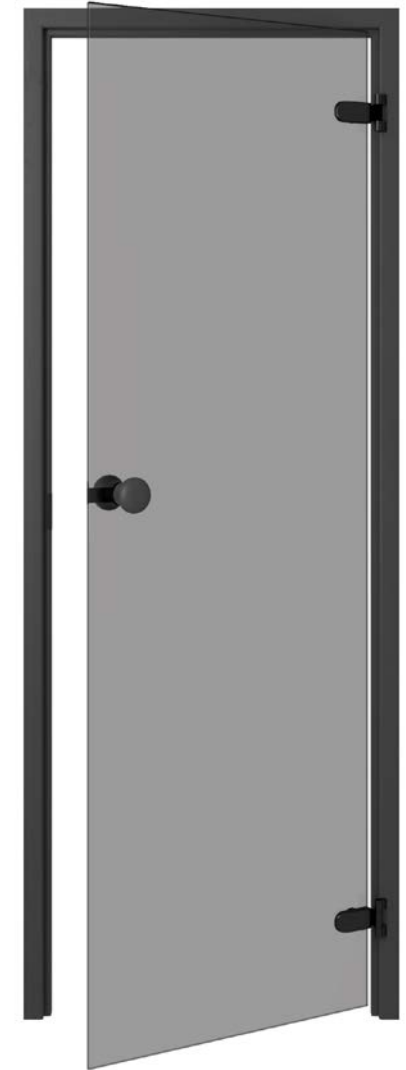

TRENDLINE BLACK

Our Trendline Black door is made from elegantly gray-tinted glass that blocks harsh light and neatly separates the sauna's interior from its surroundings

without blocking visibility in and out, with the wooden frame, round doorknob and magnetic catch all in luxurious black.

FRAME 42 x 92

Hardwood,
painted black

8 MM TEMPERED GLASS

Grey

HINGES

Abloy Black

LOCK

Roller lock

HANDLE

Trendline

HANDLE

Trendline with magnetic lock

CLASSIC BLACK

The glass in Thermory's Classic Black sauna door is tinted gray for an appealing look and enhanced privacy. The door's other elements all feature a stylish black

finish, with the frame made from natural wood, a magnetic catch and a large handle that's easy to grip for users of all ages.

DIMENSIONS	FRAME	GLASS	HINGES / PCS.	GLASS
6 x 19	92 x 590 x 1890	520 x 1854	2	Grey
7 x 19	92 x 690 x 1890	620 x 1854	2	Grey
7 x 20	92 x 690 x 1990	620 x 1954	2	Grey
8 x 19	92 x 790 x 1890	720 x 1854	2	Grey
8 x 20	92 x 790 x 1990	720 x 1954	3	Grey
9 x 19	92 x 890 x 1890	820 x 1854	2	Grey
9 x 21	92 x 890 x 2090	820 x 2054	3	Grey