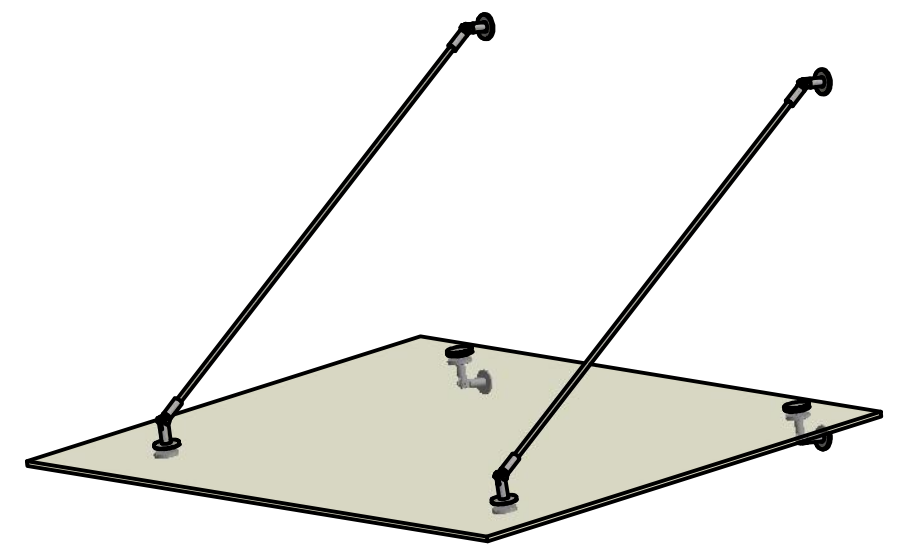

Entrétak Easy Collection Console Stainless Tube D=800mm - Glas B=1500mm B=2000mm B=2500mm

DESIGN TAK[®]
- gör entré

Copyright all rights reserved ©

| | | |
|-----------------------------|-------------|-------------|
| Måttskisser Easy Collection | Version 1.2 | Sheet 1 / 3 |
|-----------------------------|-------------|-------------|

Entrétak Easy Collection Console Stainless tube D=1000mm - Glass B=1500mm B=2000mm B=2500mm

DESIGN TAK[®]
- makes entrance

| | | |
|---------------------------------|-------------|-------------|
| Copyright all rights reserved © | | |
| Drawings Stainless tube L=950 | Version 1.3 | Sheet 2 / 3 |

Entrétak Easy Collection Console Stainless tube D=1200mm - Glass B=1500mm B=2000mm B=2500mm

DESIGN TAK[®]
- makes entrance

| | | |
|---------------------------------|-------------|-------------|
| Copyright all rights reserved © | | |
| Drawings Stainless tube L=1100 | Version 1.3 | Sheet 3 / 3 |