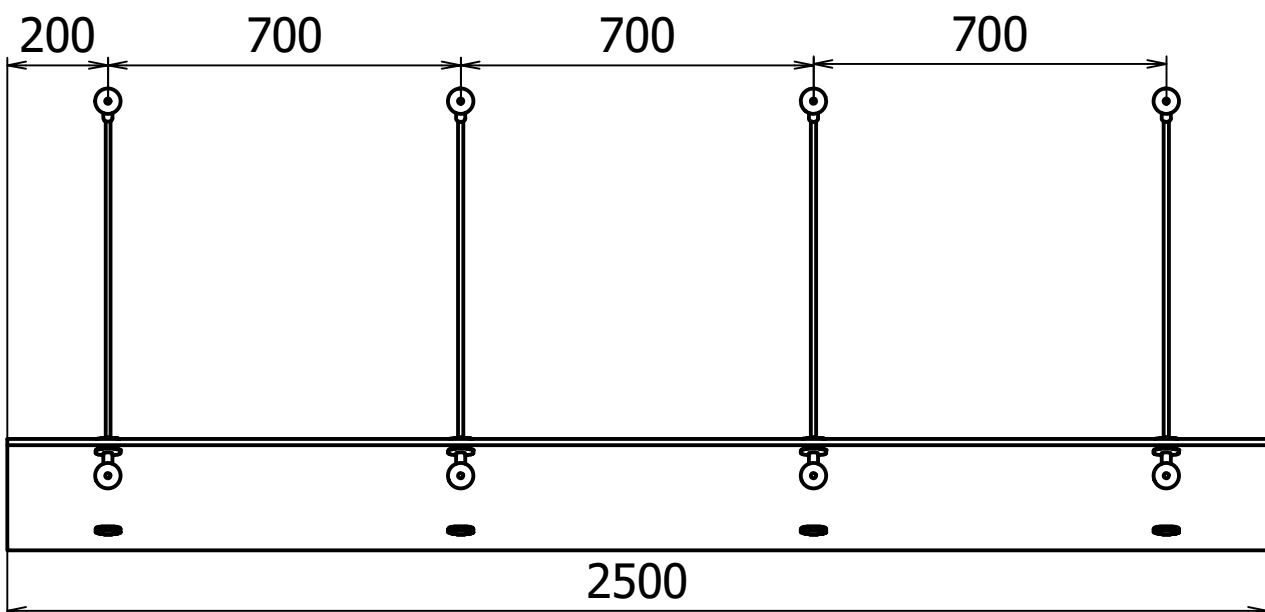

Entrétak Easy Collection Console Stainless Tube D=800mm - Glas B=1500mm B=2000mm B=2500mm

DESIGN TAK[®]
- gör entré

Copyright all rights reserved ©

| | | |
|-----------------------------|-------------|-------------|
| Måttskisser Easy Collection | Version 1.2 | Sheet 1 / 3 |
|-----------------------------|-------------|-------------|

Entrétak Easy Collection Console Stainless tube D=1000mm - Glass B=1500mm B=2000mm B=2500mm

DESIGN TAK[®]
- makes entrance

| | | |
|---------------------------------|-------------|-------------|
| Copyright all rights reserved © | | |
| Drawings Stainless tube L=950 | Version 1.3 | Sheet 2 / 3 |

Entrétak Easy Collection Console Stainless tube D=1200mm - Glass B=1500mm B=2000mm B=2500mm

DESIGN TAK[®]
- makes entrance

| | | |
|---------------------------------|-------------|-------------|
| Copyright all rights reserved © | | |
| Drawings Stainless tube L=1100 | Version 1.3 | Sheet 3 / 3 |