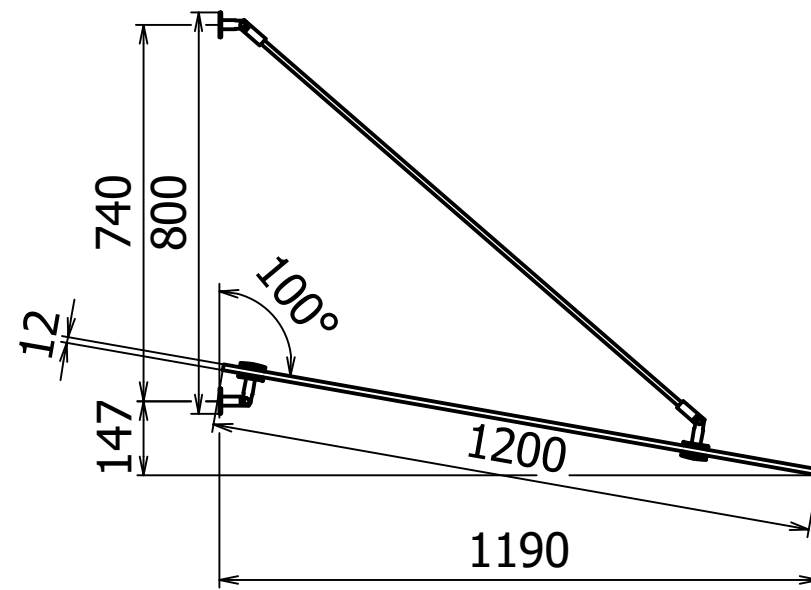

Entrétak Easy Collection Console Stainless Tube D=800mm - Glas B=1500mm B=2000mm B=2500mm

DESIGN TAK[®]
- gör entré

Copyright all rights reserved ©

| | | |
|-----------------------------|-------------|-------------|
| Måttskisser Easy Collection | Version 1.2 | Sheet 1 / 3 |
|-----------------------------|-------------|-------------|

Entrétak Easy Collection Console Stainless tube D=1000mm - Glass B=1500mm B=2000mm B=2500mm

DESIGN TAK[®]
- makes entrance

| | | |
|---------------------------------|-------------|-------------|
| Copyright all rights reserved © | | |
| Drawings Stainless tube L=950 | Version 1.3 | Sheet 2 / 3 |

Entrétak Easy Collection Console Stainless tube D=1200mm - Glass B=1500mm B=2000mm B=2500mm

DESIGN TAK[®]
- makes entrance

| | | |
|---------------------------------|-------------|-------------|
| Copyright all rights reserved © | | |
| Drawings Stainless tube L=1100 | Version 1.3 | Sheet 3 / 3 |