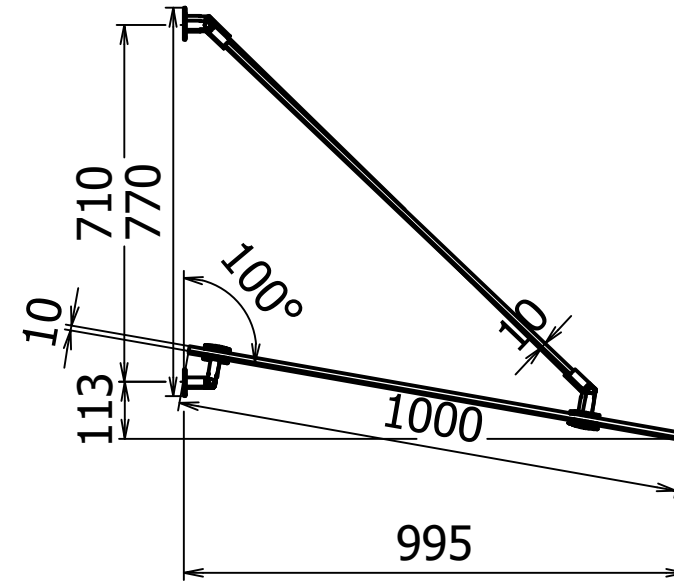

Entrétak Easy Collection Console Stainless Tube D=800mm - Glas B=1500mm B=2000mm B=2500mm

DESIGN TAK[®]
- gör entré

Copyright all rights reserved ©

| | | |
|-----------------------------|-------------|-------------|
| Måttskisser Easy Collection | Version 1.2 | Sheet 1 / 3 |
|-----------------------------|-------------|-------------|

Entrétak Easy Collection Console Stainless tube D=1000mm - Glass B=1500mm B=2000mm B=2500mm

DESIGN TAK[®]
- makes entrance

| | | |
|---------------------------------|-------------|-------------|
| Copyright all rights reserved © | | |
| Drawings Stainless tube L=950 | Version 1.3 | Sheet 2 / 3 |

Entrétak Easy Collection Console Stainless tube D=1200mm - Glass B=1500mm B=2000mm B=2500mm

DESIGN TAK[®]
- makes entrance

| | | |
|---------------------------------|-------------|-------------|
| Copyright all rights reserved © | | |
| Drawings Stainless tube L=1100 | Version 1.3 | Sheet 3 / 3 |