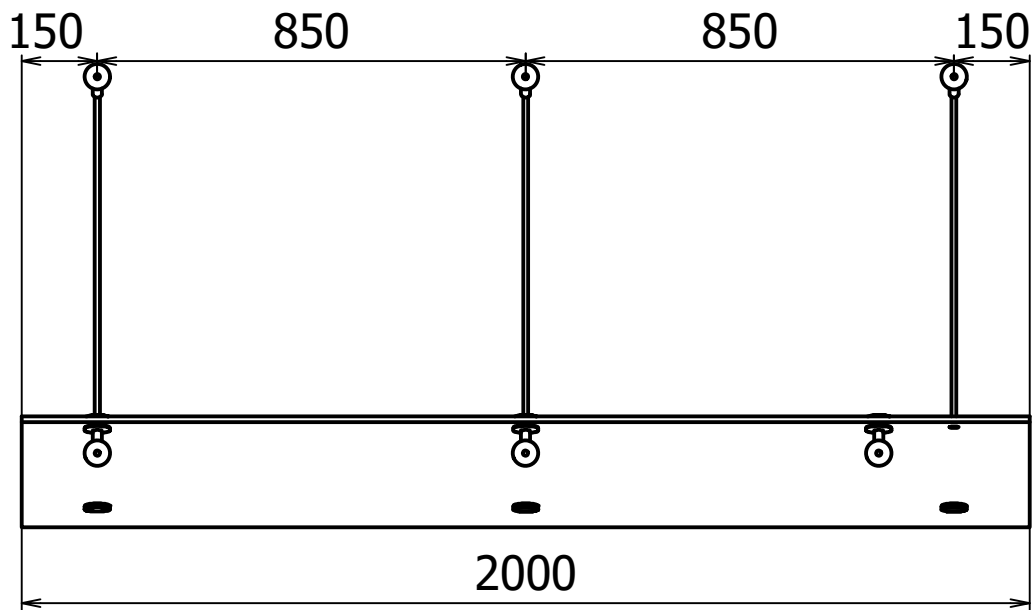

Entrétak Easy Collection Console Stainless Tube D=800mm - Glas B=1500mm B=2000mm B=2500mm

DESIGN TAK[®]
- gör entré

Copyright all rights reserved ©

| | | |
|-----------------------------|-------------|-------------|
| Måttskisser Easy Collection | Version 1.2 | Sheet 1 / 3 |
|-----------------------------|-------------|-------------|

Entrétak Easy Collection Console Stainless tube D=1000mm - Glass B=1500mm B=2000mm B=2500mm

DESIGN TAK[®]
- makes entrance

| | | |
|---------------------------------|-------------|-------------|
| Copyright all rights reserved © | | |
| Drawings Stainless tube L=950 | Version 1.3 | Sheet 2 / 3 |

Entrétak Easy Collection Console Stainless tube D=1200mm - Glass B=1500mm B=2000mm B=2500mm

DESIGN TAK[®]
- makes entrance

| | | |
|---------------------------------|-------------|-------------|
| Copyright all rights reserved © | | |
| Drawings Stainless tube L=1100 | Version 1.3 | Sheet 3 / 3 |