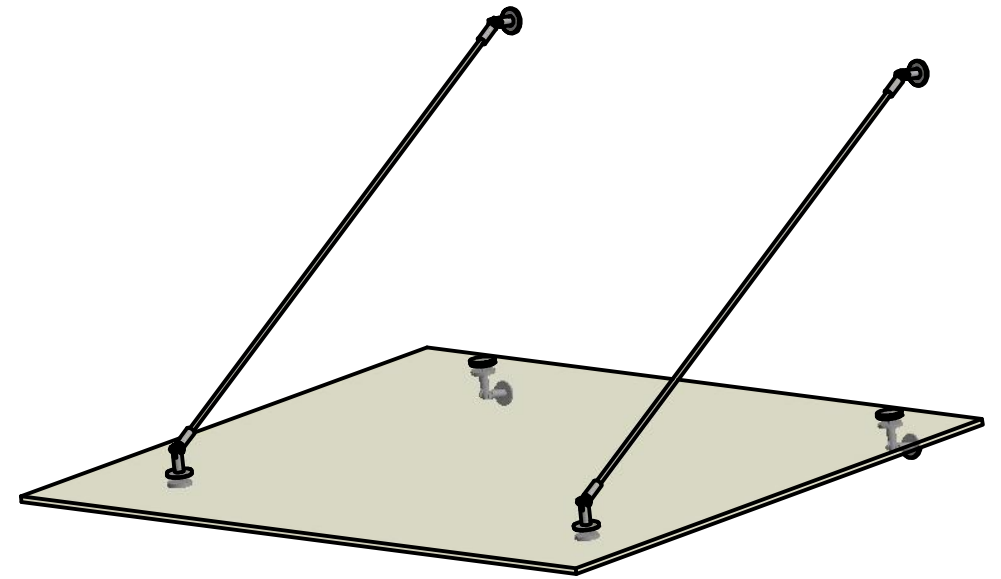

Entrétak Easy Collection Console Stainless Tube D=800mm - Glas B=1500mm B=2000mm B=2500mm

DESIGN TAK[®]
- gör entré

Copyright all rights reserved ©

| | | |
|-----------------------------|-------------|-------------|
| Måttskisser Easy Collection | Version 1.2 | Sheet 1 / 3 |
|-----------------------------|-------------|-------------|

Entrétak Easy Collection Console Stainless tube D=1000mm - Glass B=1500mm B=2000mm B=2500mm

DESIGN TAK[®]
- makes entrance

| | | |
|---------------------------------|-------------|-------------|
| Copyright all rights reserved © | | |
| Drawings Stainless tube L=950 | Version 1.3 | Sheet 2 / 3 |

Entrétak Easy Collection Console Stainless tube D=1200mm - Glass B=1500mm B=2000mm B=2500mm

DESIGN TAK[®]
- makes entrance

| | | |
|---------------------------------|-------------|-------------|
| Copyright all rights reserved © | | |
| Drawings Stainless tube L=1100 | Version 1.3 | Sheet 3 / 3 |