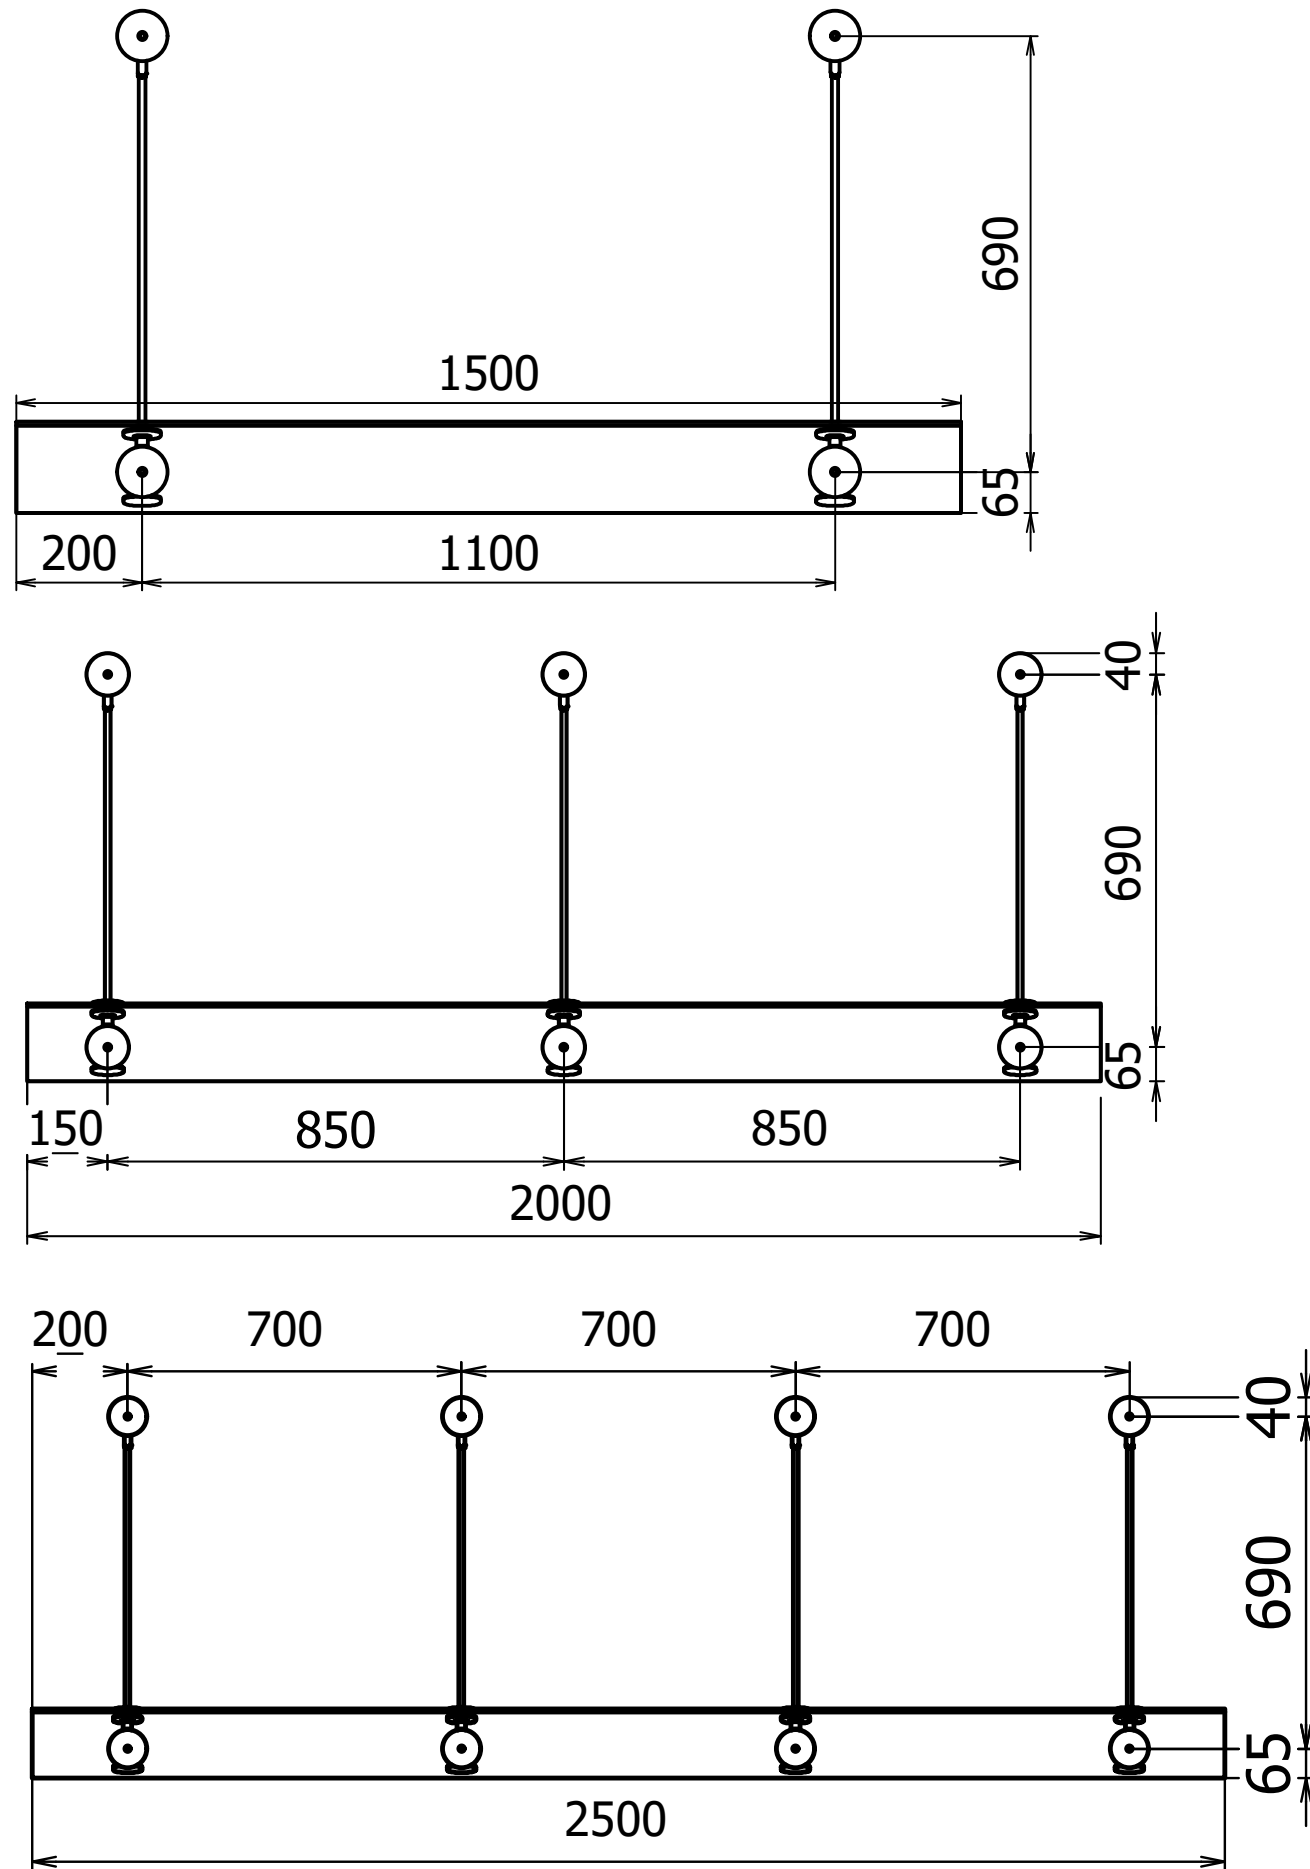

Entrétak Easy Collection Console Stainless Tube D=800mm - Glas B=1500mm B=2000mm B=2500mm

DESIGN TAK[®]
- gör entré

Copyright all rights reserved ©

| | | |
|-----------------------------|-------------|-------------|
| Måttskisser Easy Collection | Version 1.2 | Sheet 1 / 3 |
|-----------------------------|-------------|-------------|

Entrétak Easy Collection Console Stainless tube D=1000mm - Glass B=1500mm B=2000mm B=2500mm

DESIGN TAK[®]
- makes entrance

| | | |
|---------------------------------|-------------|-------------|
| Copyright all rights reserved © | | |
| Drawings Stainless tube L=950 | Version 1.3 | Sheet 2 / 3 |

Entrétak Easy Collection Console Stainless tube D=1200mm - Glass B=1500mm B=2000mm B=2500mm

DESIGN TAK[®]
- makes entrance

| | | |
|---------------------------------|-------------|-------------|
| Copyright all rights reserved © | | |
| Drawings Stainless tube L=1100 | Version 1.3 | Sheet 3 / 3 |