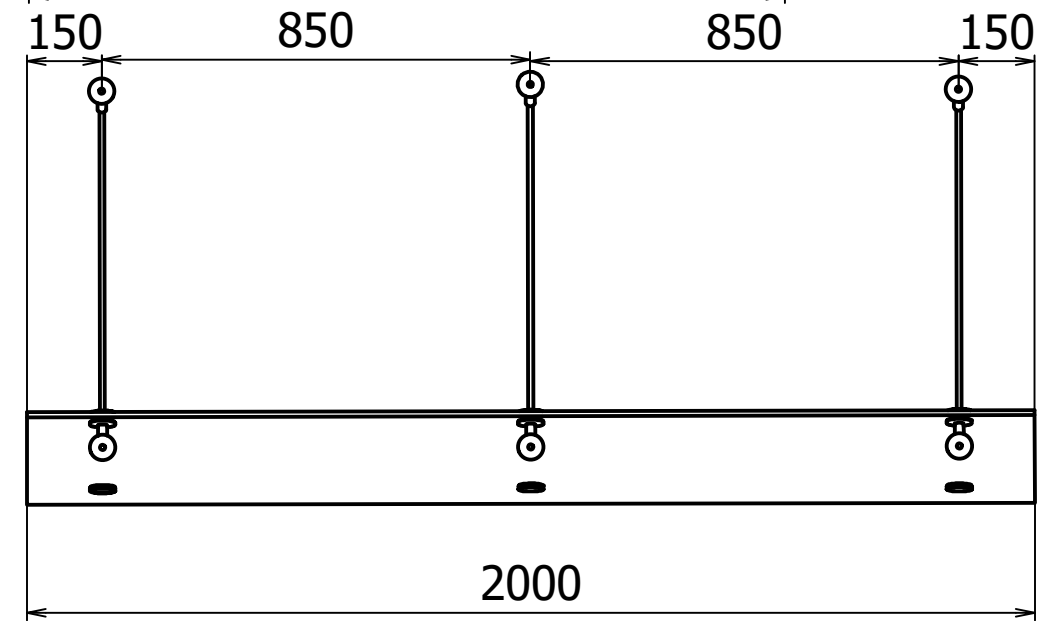

Entrétak Easy Collection Console Stainless Tube D=800mm - Glas B=1500mm B=2000mm B=2500mm

DESIGN TAK[®]
- gör entré

Copyright all rights reserved ©

| | | |
|-----------------------------|-------------|-------------|
| Måttskisser Easy Collection | Version 1.2 | Sheet 1 / 3 |
|-----------------------------|-------------|-------------|

Entrétak Easy Collection Console Stainless tube D=1000mm - Glass B=1500mm B=2000mm B=2500mm

DESIGN TAK[®]
- makes entrance

| | | |
|---------------------------------|-------------|-------------|
| Copyright all rights reserved © | | |
| Drawings Stainless tube L=950 | Version 1.3 | Sheet 2 / 3 |

Entrétak Easy Collection Console Stainless tube D=1200mm - Glass B=1500mm B=2000mm B=2500mm

DESIGN TAK[®]
- makes entrance

| | | |
|---------------------------------|-------------|-------------|
| Copyright all rights reserved © | | |
| Drawings Stainless tube L=1100 | Version 1.3 | Sheet 3 / 3 |