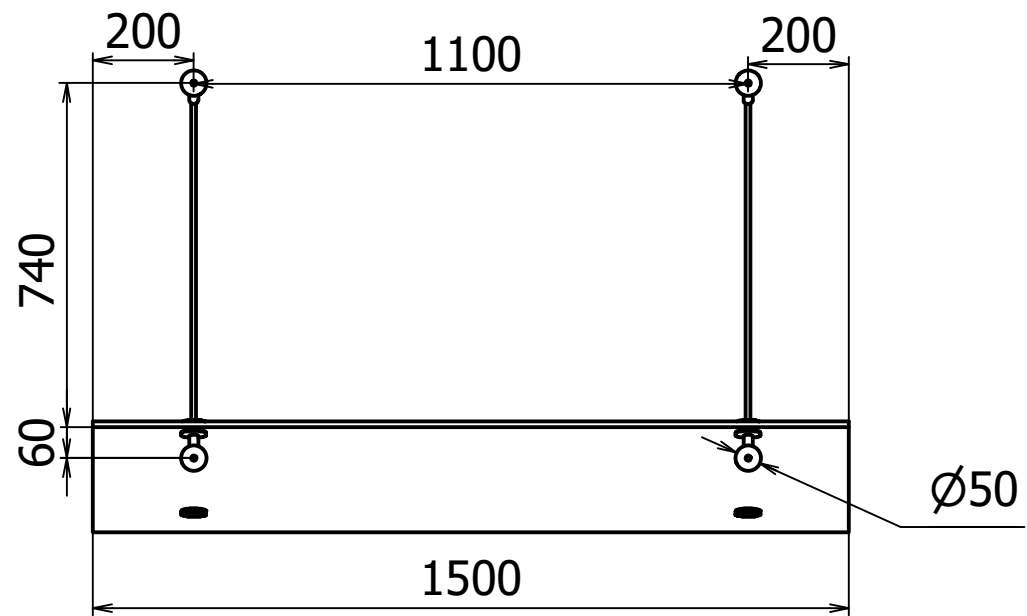

Entrétak Easy Collection Console Stainless Tube D=800mm - Glas B=1500mm B=2000mm B=2500mm

DESIGN TAK[®]
- gör entré

Copyright all rights reserved ©

| | | |
|-----------------------------|-------------|-------------|
| Måttskisser Easy Collection | Version 1.2 | Sheet 1 / 3 |
|-----------------------------|-------------|-------------|

Entrétak Easy Collection Console Stainless tube D=1000mm - Glass B=1500mm B=2000mm B=2500mm

DESIGN TAK[®]
- makes entrance

| | | |
|---------------------------------|-------------|-------------|
| Copyright all rights reserved © | | |
| Drawings Stainless tube L=950 | Version 1.3 | Sheet 2 / 3 |

Entrétak Easy Collection Console Stainless tube D=1200mm - Glass B=1500mm B=2000mm B=2500mm

DESIGN TAK[®]
- makes entrance

| | | |
|---------------------------------|-------------|-------------|
| Copyright all rights reserved © | | |
| Drawings Stainless tube L=1100 | Version 1.3 | Sheet 3 / 3 |