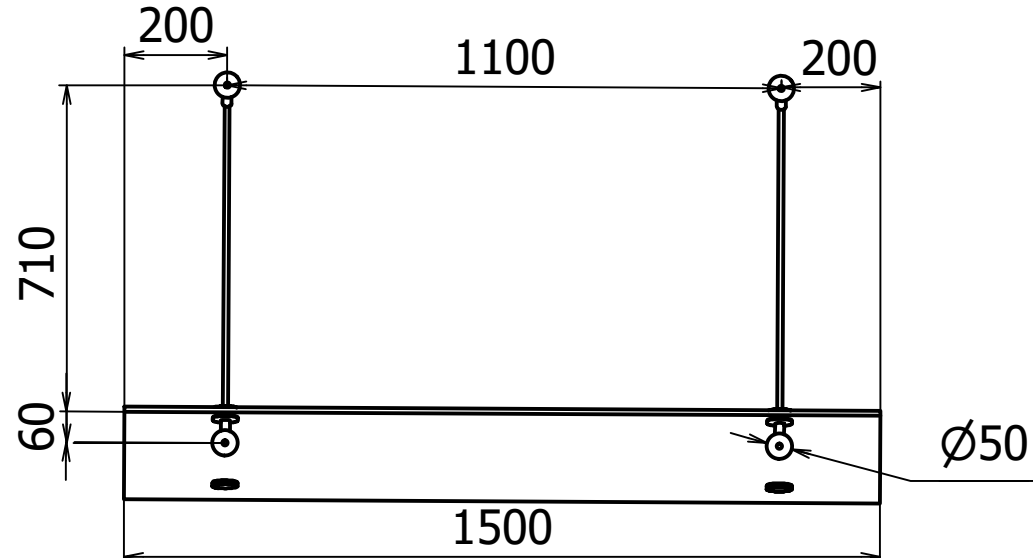

Entrétak Easy Collection Console Stainless Tube D=800mm - Glas B=1500mm B=2000mm B=2500mm

DESIGN TAK[®]
- gör entré

Copyright all rights reserved ©

| | | |
|-----------------------------|-------------|-------------|
| Måttskisser Easy Collection | Version 1.2 | Sheet 1 / 3 |
|-----------------------------|-------------|-------------|

Entrétak Easy Collection Console Stainless tube D=1000mm - Glass B=1500mm B=2000mm B=2500mm

DESIGN TAK[®]
- makes entrance

| | | |
|---------------------------------|-------------|-------------|
| Copyright all rights reserved © | | |
| Drawings Stainless tube L=950 | Version 1.3 | Sheet 2 / 3 |

Entrétak Easy Collection Console Stainless tube D=1200mm - Glass B=1500mm B=2000mm B=2500mm

DESIGN TAK[®]
- makes entrance

| | | |
|---------------------------------|-------------|-------------|
| Copyright all rights reserved © | | |
| Drawings Stainless tube L=1100 | Version 1.3 | Sheet 3 / 3 |