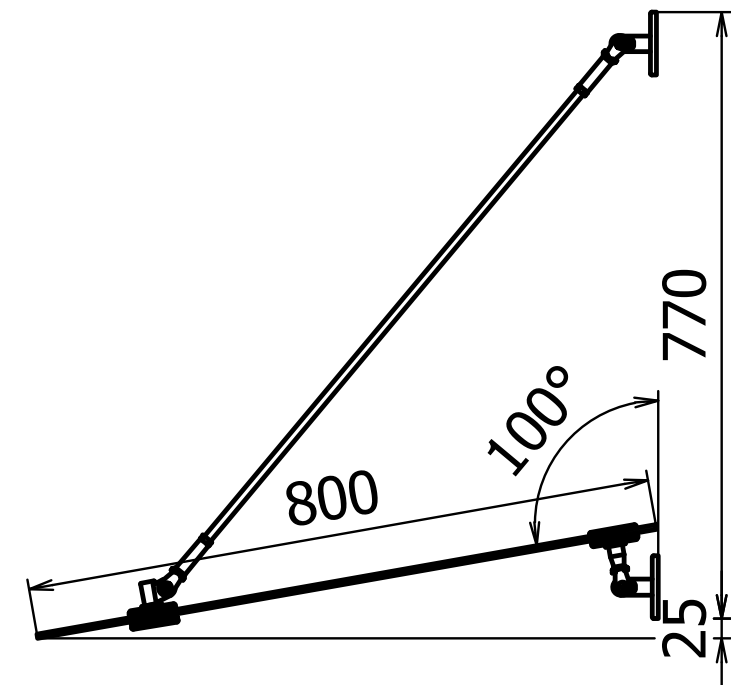

Entrétak Easy Collection Console Stainless Tube D=800mm - Glas B=1500mm B=2000mm B=2500mm

DESIGN TAK[®]
- gör entré

Copyright all rights reserved ©

| | | |
|-----------------------------|-------------|-------------|
| Måttskisser Easy Collection | Version 1.2 | Sheet 1 / 3 |
|-----------------------------|-------------|-------------|

Entrétak Easy Collection Console Stainless tube D=1000mm - Glass B=1500mm B=2000mm B=2500mm

DESIGN TAK[®]
- makes entrance

| | | |
|---------------------------------|-------------|-------------|
| Copyright all rights reserved © | | |
| Drawings Stainless tube L=950 | Version 1.3 | Sheet 2 / 3 |

Entrétak Easy Collection Console Stainless tube D=1200mm - Glass B=1500mm B=2000mm B=2500mm

DESIGN TAK[®]
- makes entrance

| | | |
|---------------------------------|-------------|-------------|
| Copyright all rights reserved © | | |
| Drawings Stainless tube L=1100 | Version 1.3 | Sheet 3 / 3 |