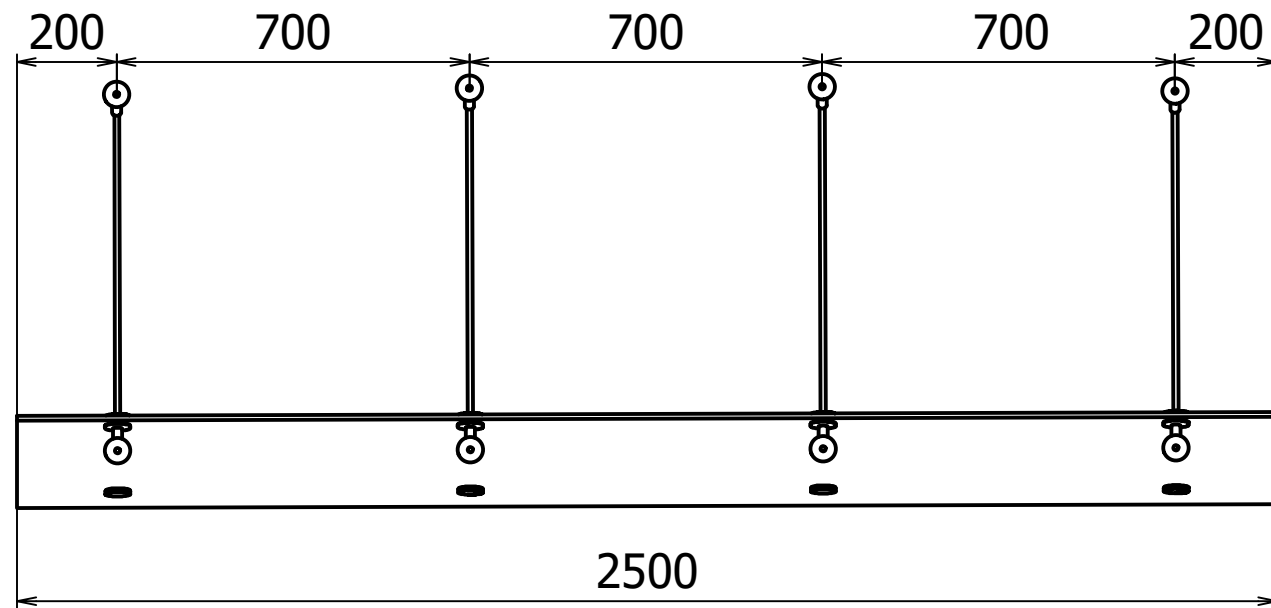

Entrétak Easy Collection Console Stainless Tube D=800mm - Glas B=1500mm B=2000mm B=2500mm

DESIGN TAK[®]
- gör entré

Copyright all rights reserved ©

| | | |
|-----------------------------|-------------|-------------|
| Måttskisser Easy Collection | Version 1.2 | Sheet 1 / 3 |
|-----------------------------|-------------|-------------|

Entrétak Easy Collection Console Stainless tube D=1000mm - Glass B=1500mm B=2000mm B=2500mm

DESIGN TAK[®]
- makes entrance

| | | |
|---------------------------------|-------------|-------------|
| Copyright all rights reserved © | | |
| Drawings Stainless tube L=950 | Version 1.3 | Sheet 2 / 3 |

Entrétak Easy Collection Console Stainless tube D=1200mm - Glass B=1500mm B=2000mm B=2500mm

DESIGN TAK[®]
- makes entrance

| | | |
|---------------------------------|-------------|-------------|
| Copyright all rights reserved © | | |
| Drawings Stainless tube L=1100 | Version 1.3 | Sheet 3 / 3 |