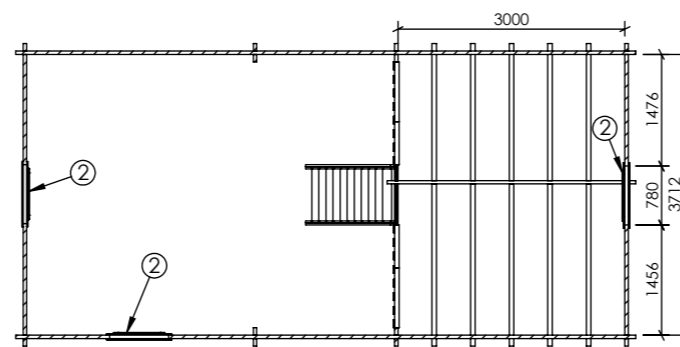

ITEM NO.	DESCRIPTION	QTY.
1	Window L44 980x740	4
2	Window L44 480x740	4
3	STAIRS	1

Plan II