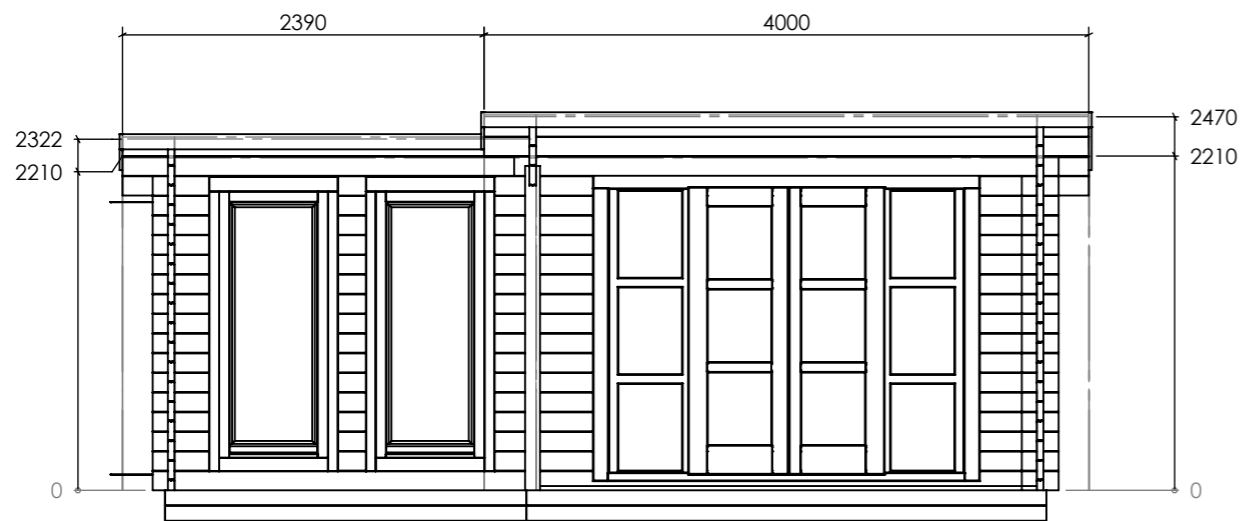

Date	2020-10-06

2023-02-27 14:29:59
Date

Hanza 18 sqm

	A3
Sheet1	

Item No.	Description	Qty.
22	Door D52 1880x880	1
23	Door D52 1980x2330	1
24	Window L60 1800x740	2
25	Window D600	1

Sheet 2-2

2023-02-27
14:29:59

Date

Hanza 18 sqm

A3

Fasadai/Planas