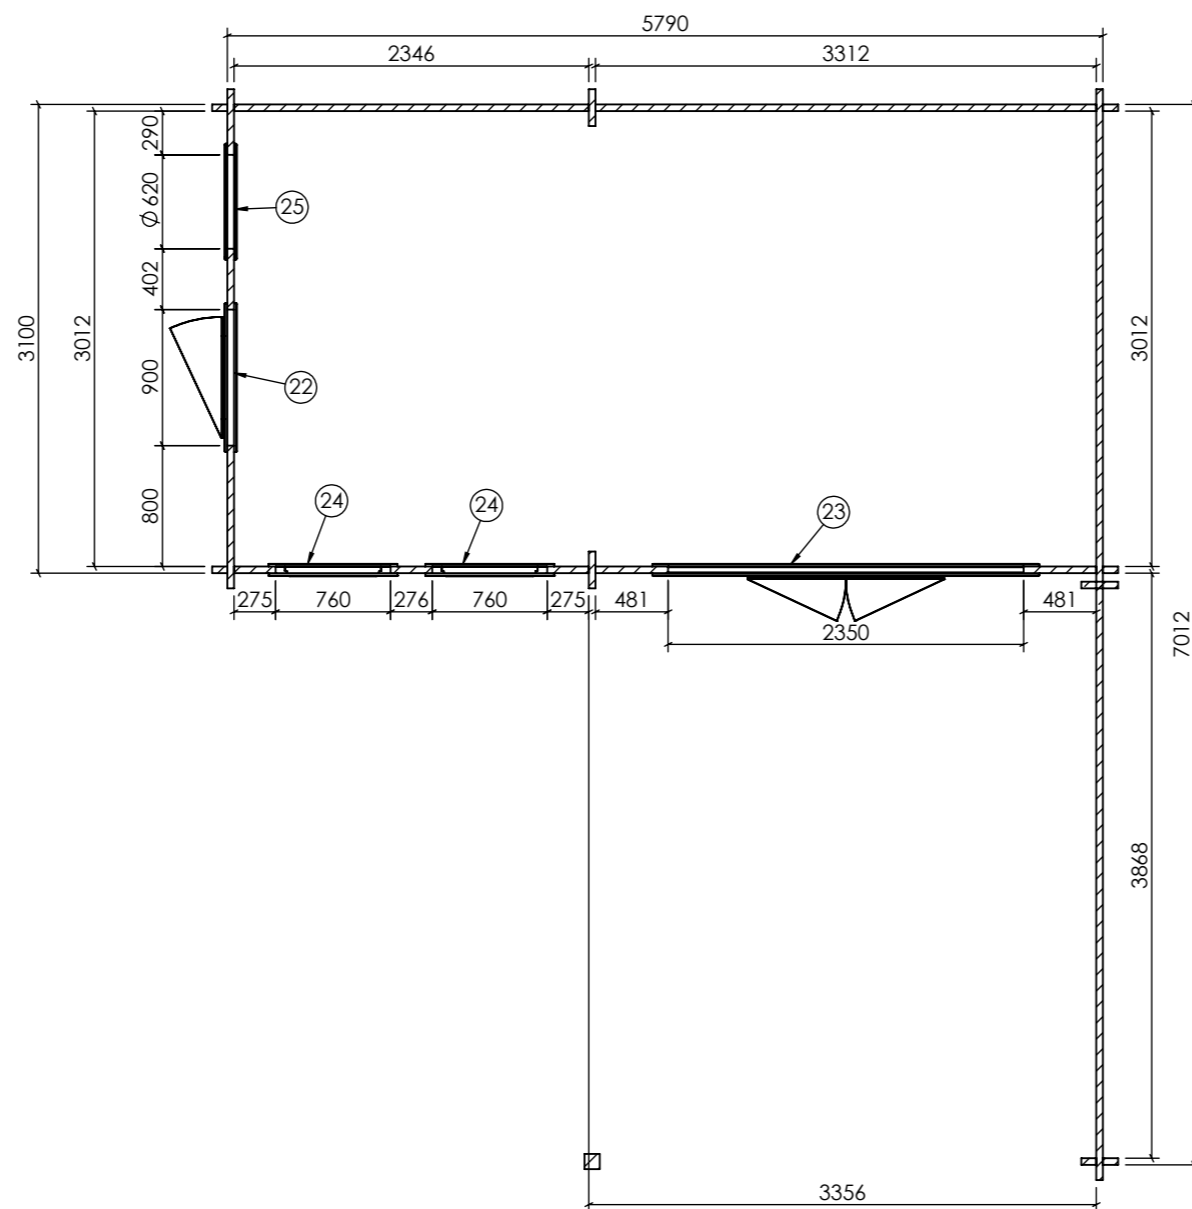

Date	2020-10-06

2023-02-27 14:29:59
Date

Hanza 18 sqm

	A3
Sheet1	

Item No.	Description	Qty.
22	Door D52 1880x880	1
23	Door D52 1980x2330	1
24	Window L60 1800x740	2
25	Window D600	1

Sheet 2-2

2023-02-27
14:29:59

Date

Hanza 18 sqm

A3

Fasadai/Planas