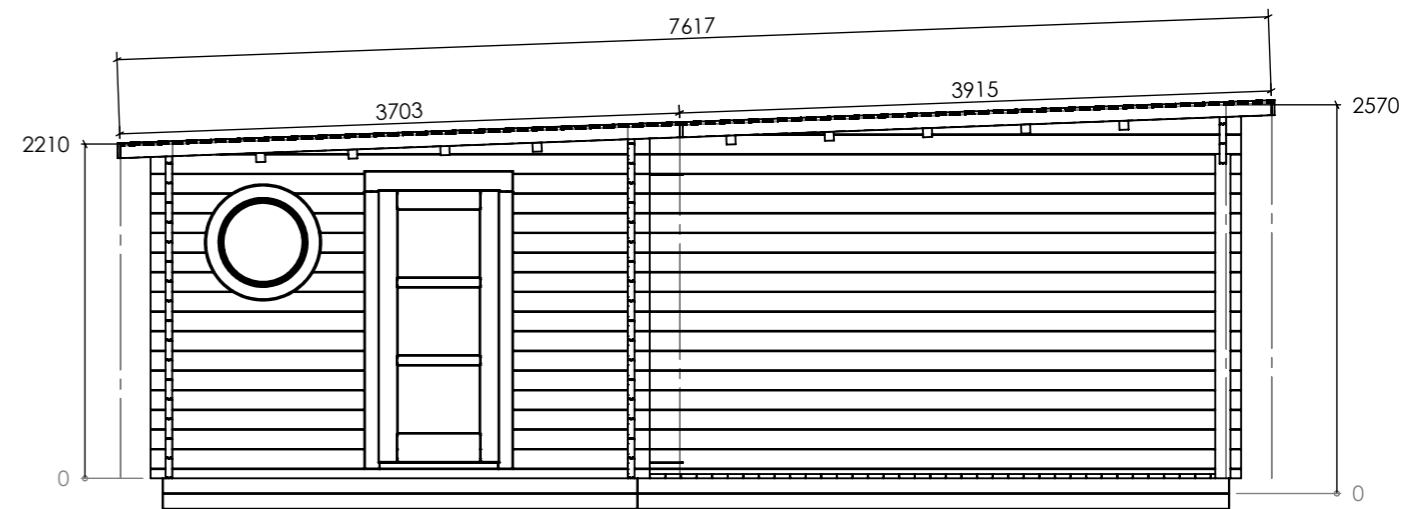

Date	2020-10-06

2023-02-27 14:29:59
Date

Hanza 18 sqm

	A3
Sheet1	

Item No.	Description	Qty.
22	Door D52 1880x880	1
23	Door D52 1980x2330	1
24	Window L60 1800x740	2
25	Window D600	1

Sheet 2-2

2023-02-27
14:29:59

Date

Hanza 18 sqm

A3

Fasadai/Planas