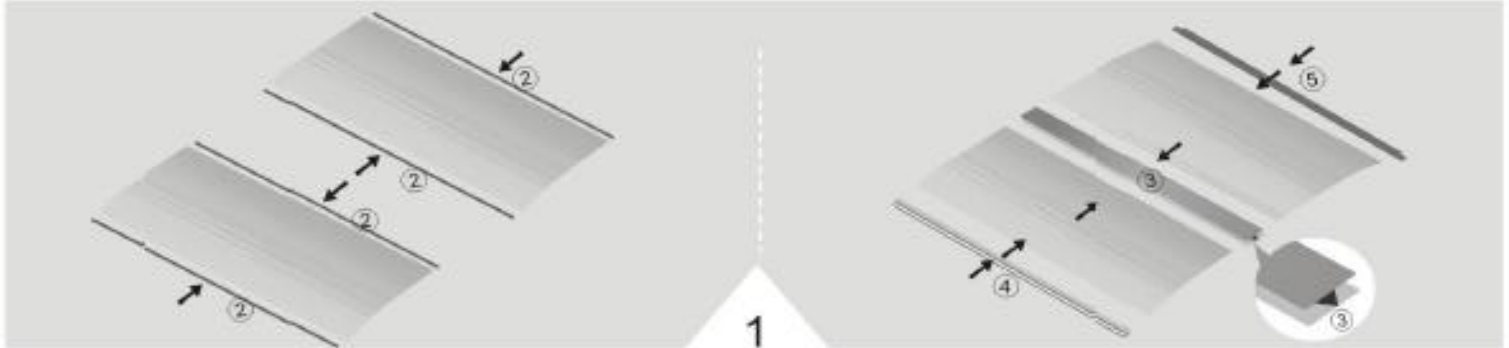

10094 EMMA 1200 x 800 assembling instruction

- ① Board ③ H Type Aluminum Fixing bar ④ Front Aluminium Profile ⑤ Back Aluminium Profile ⑥ Bracket

Components

	Drawing	Number	Item Name
①		2	Board
②		8	Rubber Sealant
③		1	H Type Aluminum Fixing bar
④		1	Front Aluminium Profile

	Drawing	Number	Item Name
⑤		1	Back Aluminium Fixing bar
⑥		2	Bracket
⑦		4	Setscrew
⑧		6	Screw