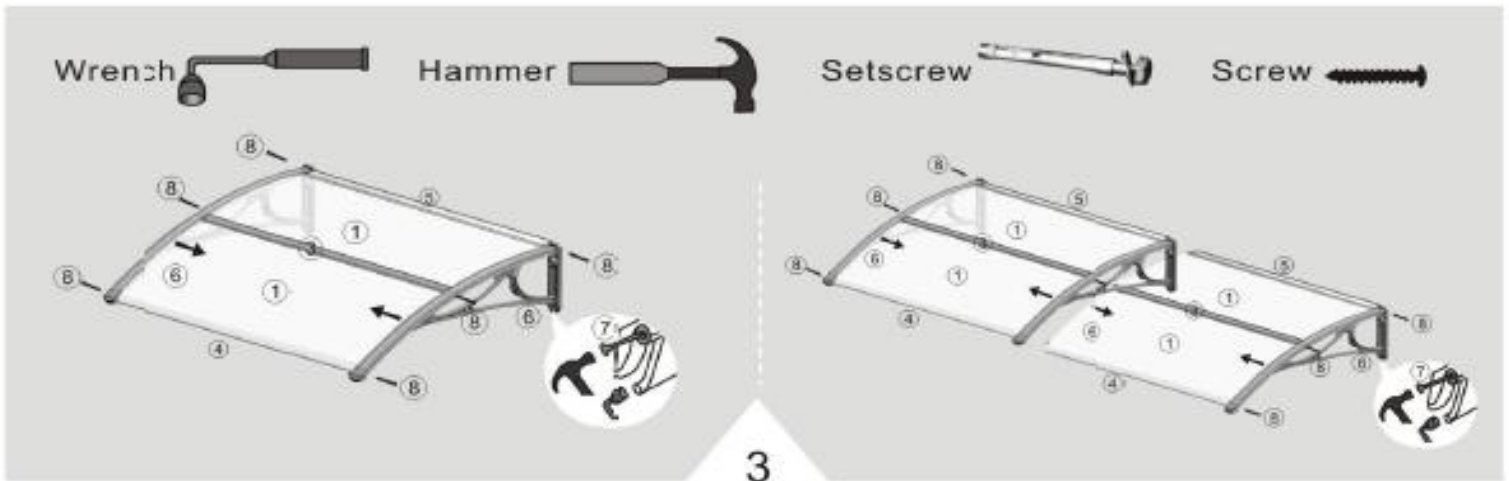

10094 EMMA 1200 x 800 assembling instruction

- ① Board ③ H Type Aluminum Fixing bar ④ Front Aluminium Profile ⑤ Back Aluminium Profile ⑥ Bracket

Components

	Drawing	Number	Item Name
①		2	Board
②		8	Rubber Sealant
③		1	H Type Aluminum Fixing bar
④		1	Front Aluminium Profile

	Drawing	Number	Item Name
⑤		1	Back Aluminium Fixing bar
⑥		2	Bracket
⑦		4	Setscrew
⑧		6	Screw