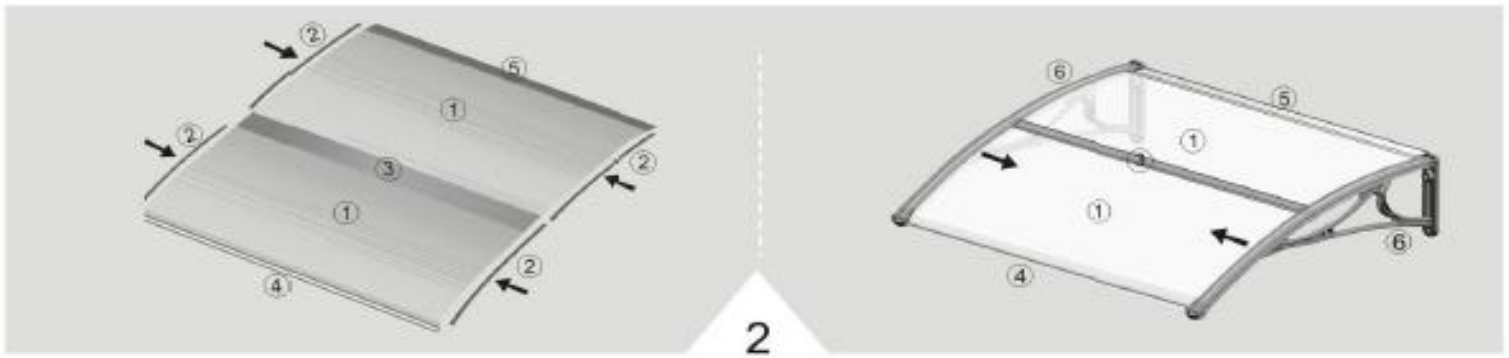

10094 EMMA 1200 x 800 assembling instruction

- ① Board ③ H Type Aluminum Fixing bar ④ Front Aluminium Profile ⑤ Back Aluminium Profile ⑥ Bracket

Components

	Drawing	Number	Item Name
①		2	Board
②		8	Rubber Sealant
③		1	H Type Aluminum Fixing bar
④		1	Front Aluminium Profile

	Drawing	Number	Item Name
⑤		1	Back Aluminium Fixing bar
⑥		2	Bracket
⑦		4	Setscrew
⑧		6	Screw