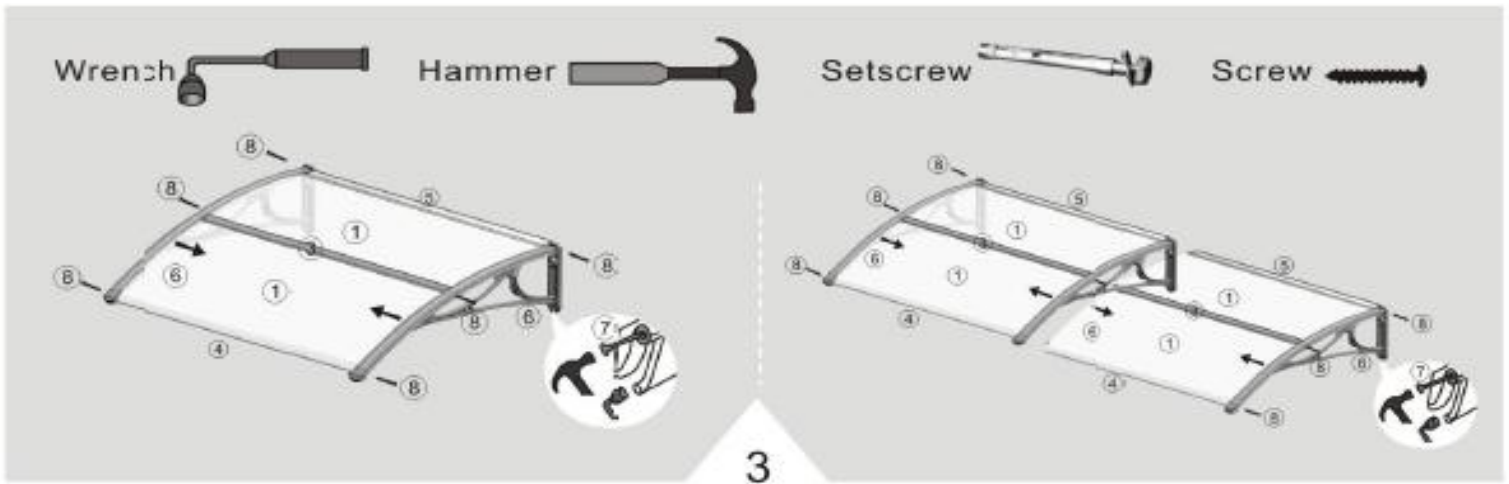

10096 EMMA 1400 x 800 assembling instruction

- ① Board ③ H Type Aluminum Fixing bar ④ Front Aluminium Profile ⑤ Back Aluminium Profile ⑥ Bracket

Components

	Drawing	Number	Item Name
①		2	Board
②		8	Rubber Sealant
③		1	H Type Aluminum Fixing bar
④		1	Front Aluminium Profile

	Drawing	Number	Item Name
⑤		1	Back Aluminium Fixing bar
⑥		2	Bracket
⑦		4	Setscrew
⑧		6	Screw