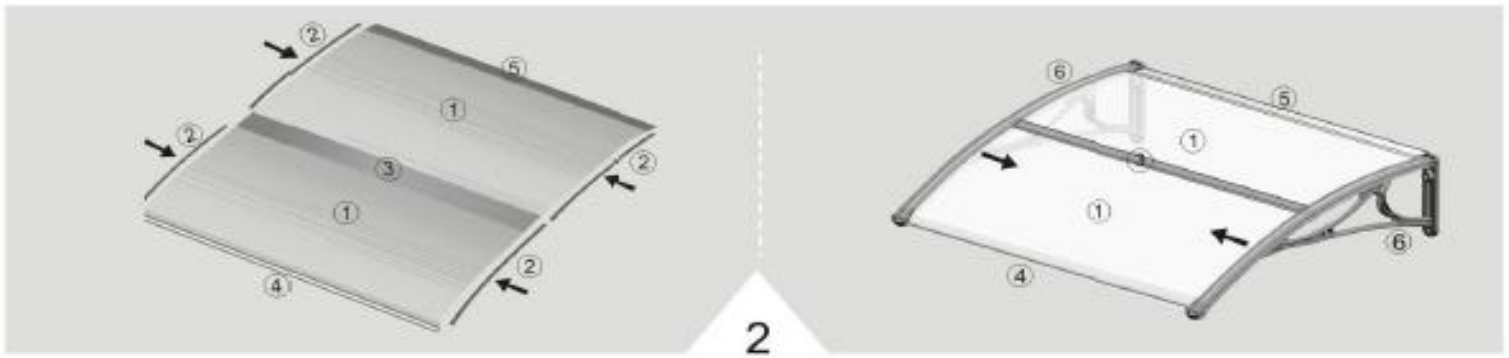

10096 EMMA 1400 x 800 assembling instruction

- ① Board ③ H Type Aluminum Fixing bar ④ Front Aluminium Profile ⑤ Back Aluminium Profile ⑥ Bracket

Components

	Drawing	Number	Item Name
①		2	Board
②		8	Rubber Sealant
③		1	H Type Aluminum Fixing bar
④		1	Front Aluminium Profile

	Drawing	Number	Item Name
⑤		1	Back Aluminium Fixing bar
⑥		2	Bracket
⑦		4	Setscrew
⑧		6	Screw