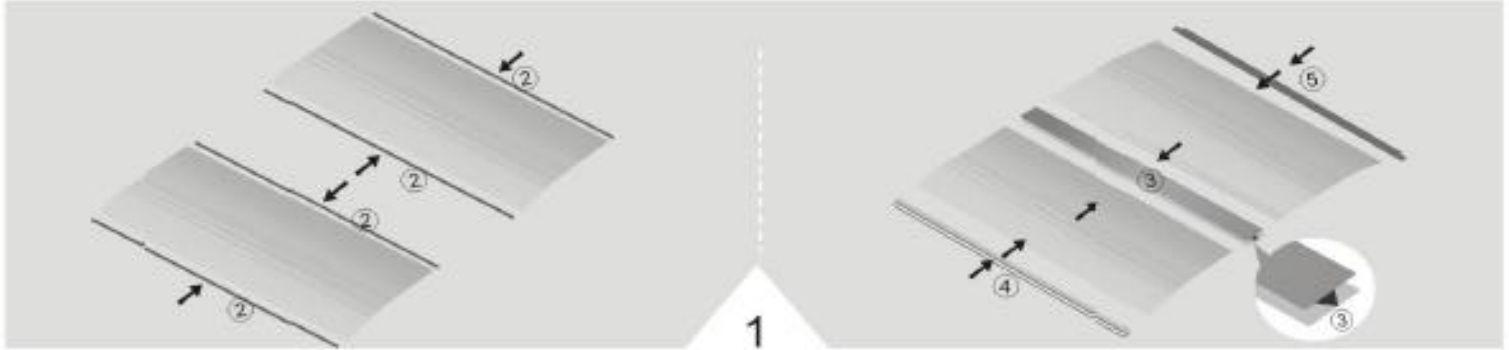

10096 EMMA 1400 x 800 assembling instruction

- ① Board ③ H Type Aluminum Fixing bar ④ Front Aluminium Profile ⑤ Back Aluminium Profile ⑥ Bracket

Components

	Drawing	Number	Item Name
①		2	Board
②		8	Rubber Sealant
③		1	H Type Aluminum Fixing bar
④		1	Front Aluminium Profile

	Drawing	Number	Item Name
⑤		1	Back Aluminium Fixing bar
⑥		2	Bracket
⑦		4	Setscrew
⑧		6	Screw